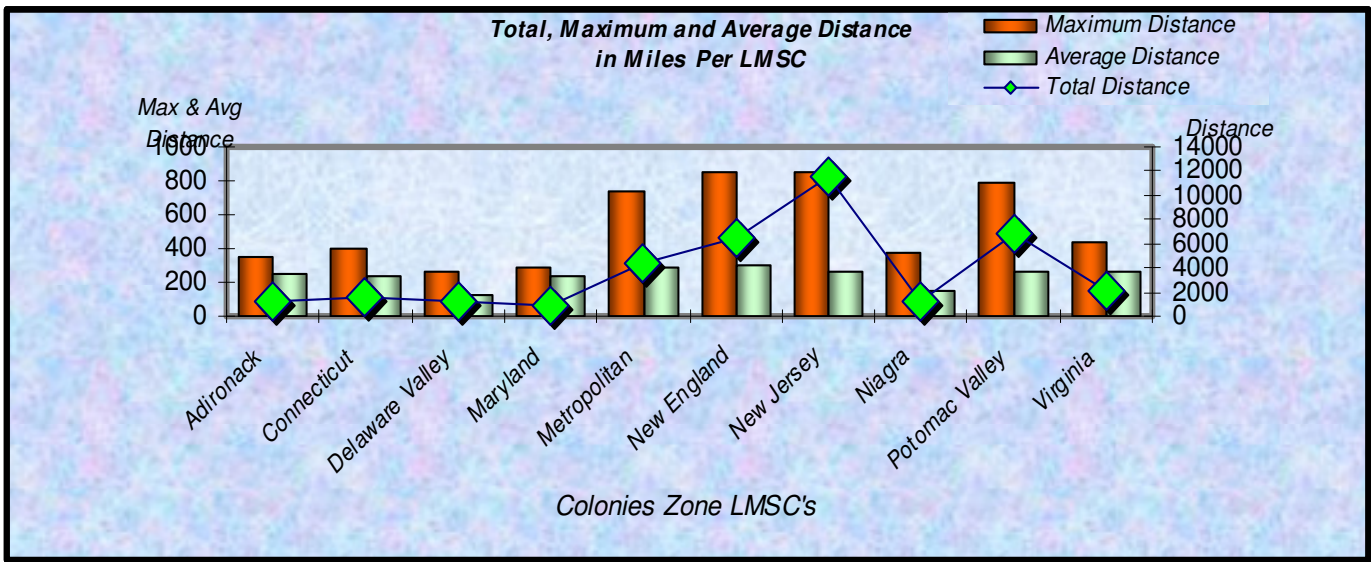

**% Total Distance  
per Zone**

**% Total Distance  
per Agegroup**

Zone

### Total Distance (Miles) for Each Age Group - 2008

Total Distance

**Total, Maximum and Average Distance in Miles Per Zone - 2008**

**Total, Maximum and Average Distance in Miles Per Age Group - 2008**

Number  
Participants

Male / Female Participants Per Zone - 2008

■ Male  
■ Female

Number  
Participants

Male / Female Participants Per Age Group - 2008

■ Male  
■ Female

Male / Female Participants Per LMSC - 2008

LMSC