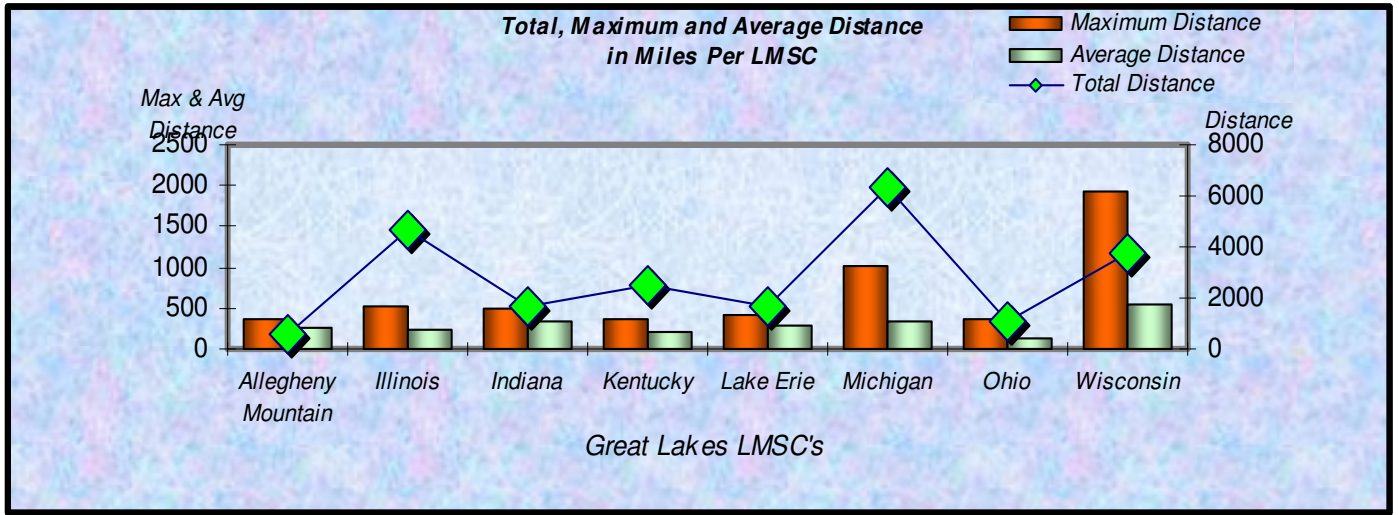

**% Total Distance  
per Zone**

**% Total Distance  
per Agegroup**

Zone

### Total Distance (Miles) for Each Age Group - 2008

Total Distance

**Total, Maximum and Average Distance in Miles Per Zone - 2008**

**Total, Maximum and Average Distance in Miles Per Age Group - 2008**

Number  
Participants

Male / Female Participants Per Zone - 2008

■ Male  
■ Female

Number  
Participants

Male / Female Participants Per Age Group - 2008

■ Male  
■ Female

Male / Female Participants Per LMSC - 2008

LMSC