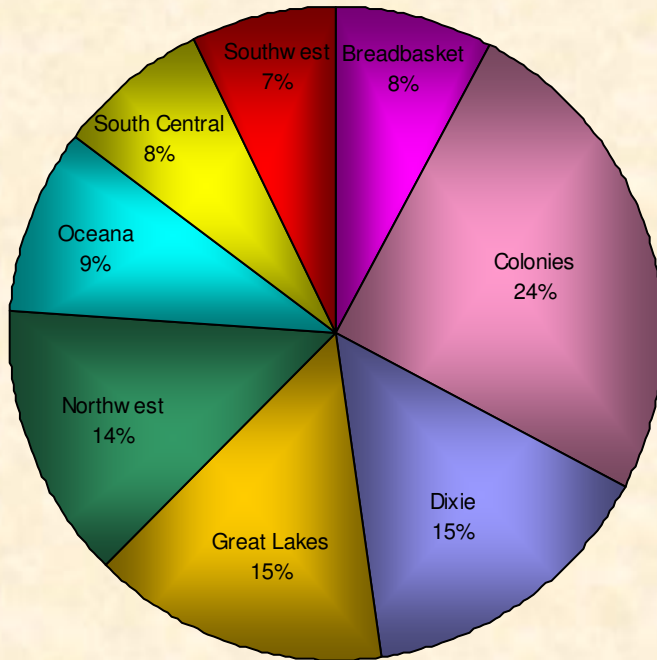

**% Total Distance  
per Zone**

**% Total Distance  
per Agegroup**

Zone

### Total Distance in Miles Per Zone - 2008

Age Group

Male / Female Participants Per Zone - 2008

■ Male  
■ Female

Number  
Participants

Male / Female Participants Per Age Group - 2008

■ Male  
■ Female

Male / Female Participants Per LMSC - 2008

LMSC