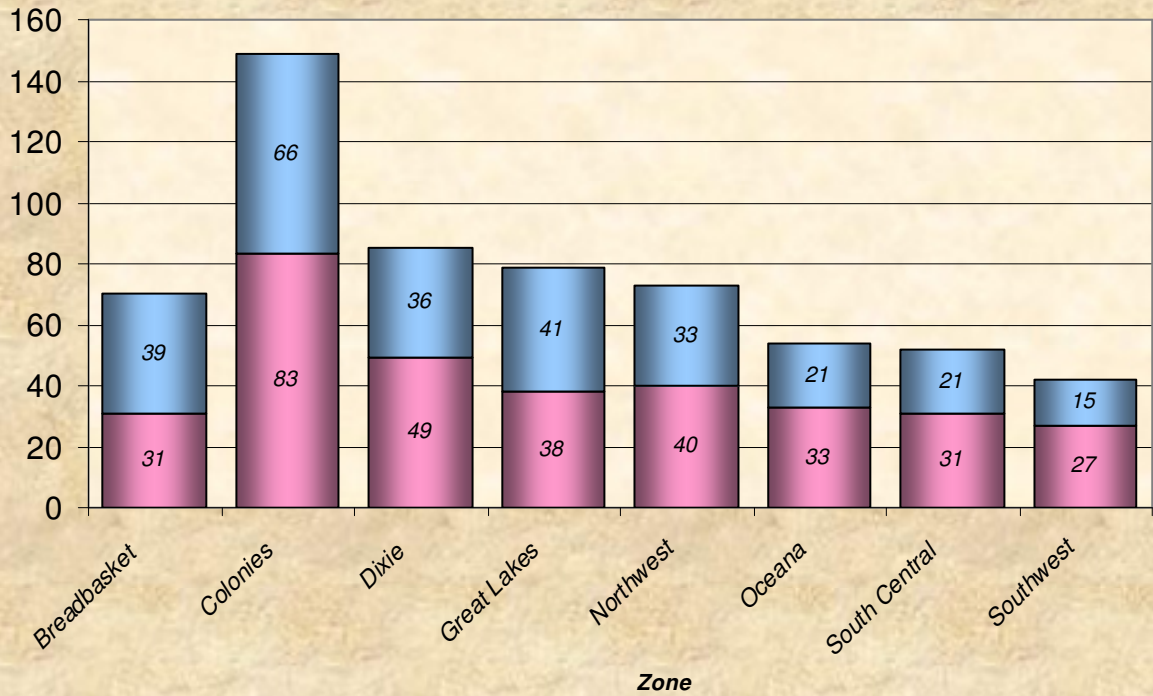

### Total Distance (Miles) for Each Age Group - 2008

Total Distance

**Total, Maximum and Average Distance in Miles Per Zone - 2008**

**Total, Maximum and Average Distance in Miles Per Age Group - 2008**

Number  
Participants

Male / Female Participants Per Zone - 2008

■ Male  
■ Female

Number  
Participants

Male / Female Participants Per Age Group - 2008

■ Male  
■ Female

Male / Female Participants Per LMSC - 2008

LMSC