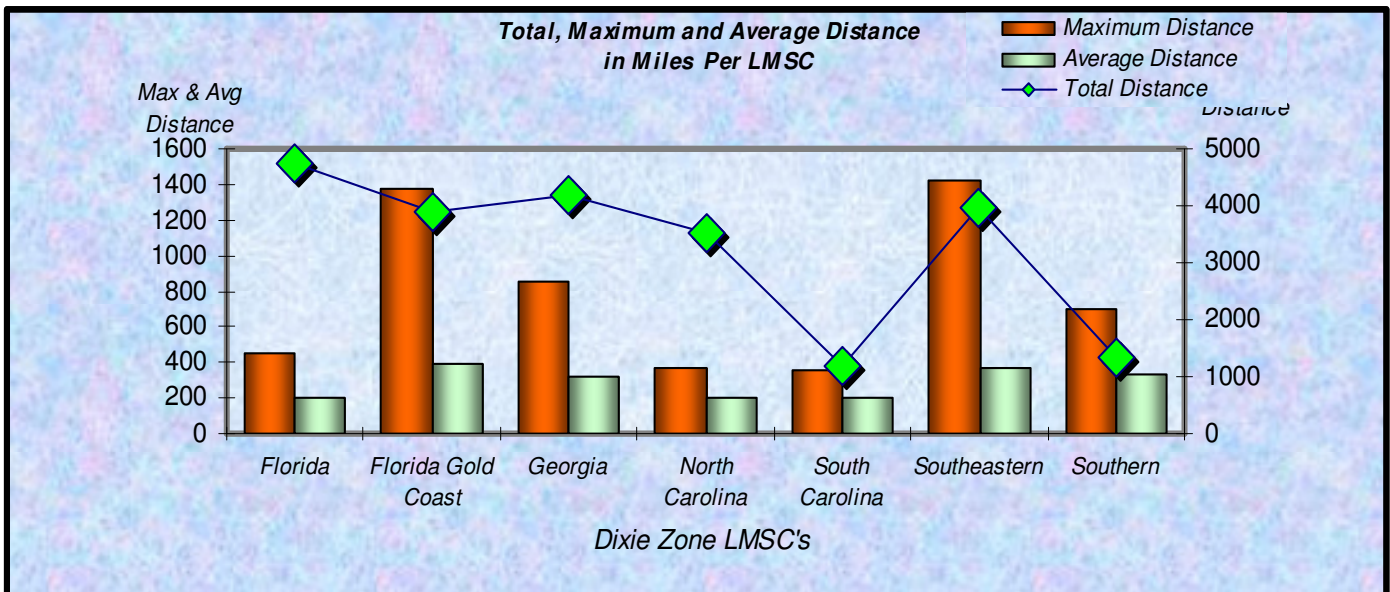

### Total Distance (Miles) for Each Age Group - 2008

Total Distance

**Total, Maximum and Average Distance in Miles Per Zone - 2008**

**Total, Maximum and Average Distance in Miles Per Age Group - 2008**

Number  
Participants

Male / Female Participants Per Zone - 2008

■ Male  
■ Female

Number  
Participants

Male / Female Participants Per Age Group - 2008

■ Male  
■ Female

Male / Female Participants Per LMSC - 2008

LMSC