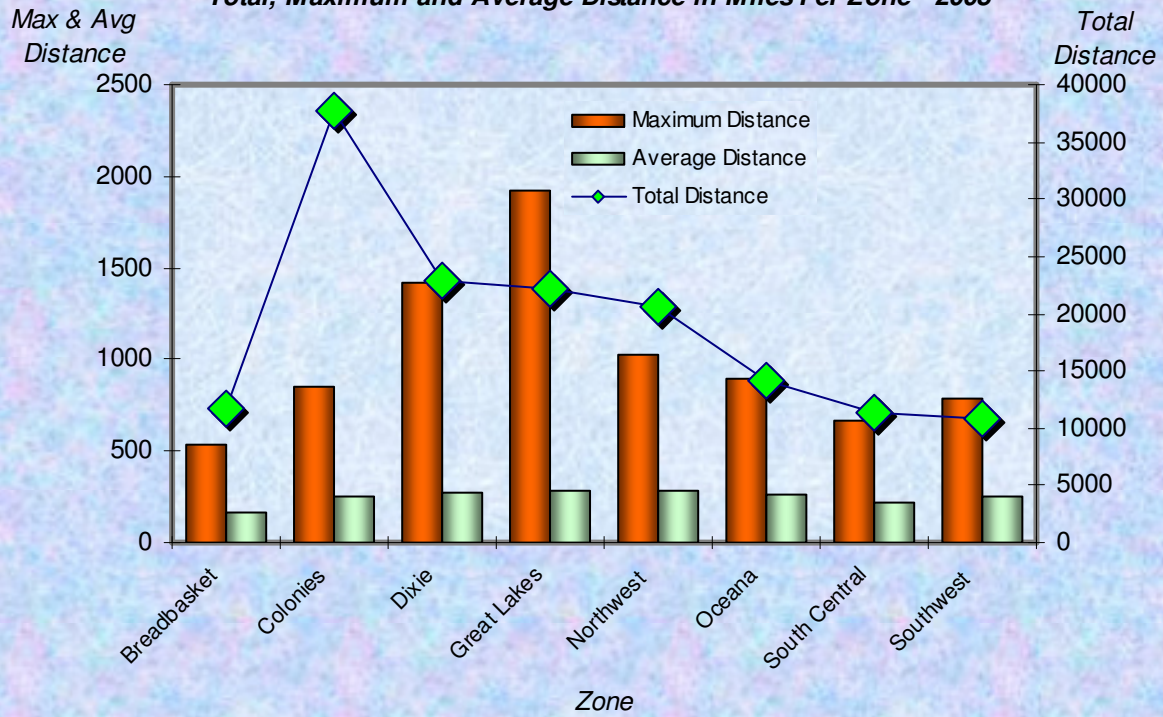

**% Total Distance  
per Zone**

**% Total Distance  
per Agegroup**

Zone

### Total Distance in Miles Per Zone - 2008

Age Group

### Total Distance (Miles) for Each Age Group - 2008

Total Distance

**Total, Maximum and Average Distance in Miles Per Zone - 2008**

**Total, Maximum and Average Distance in Miles Per Age Group - 2008**

Number  
Participants