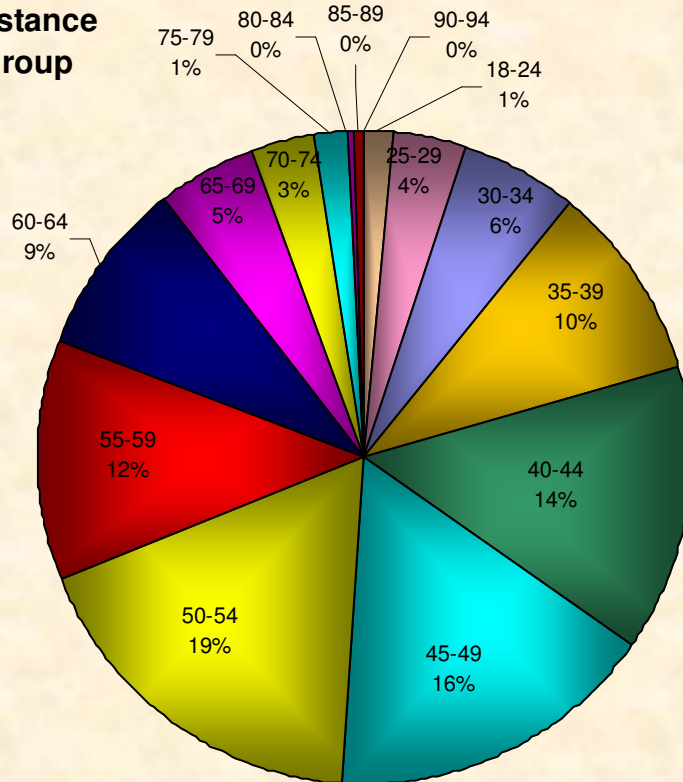

**% Total Distance  
per Zone**

**% Total Distance  
per Agegroup**

Zone

### Total Distance in Miles Per Zone - 2008

Age Group

Male / Female Participants Per Zone - 2008

■ Male  
■ Female

Number  
Participants

Male / Female Participants Per Age Group - 2008

■ Male  
■ Female

Male / Female Participants Per LMSC - 2008

LMSC