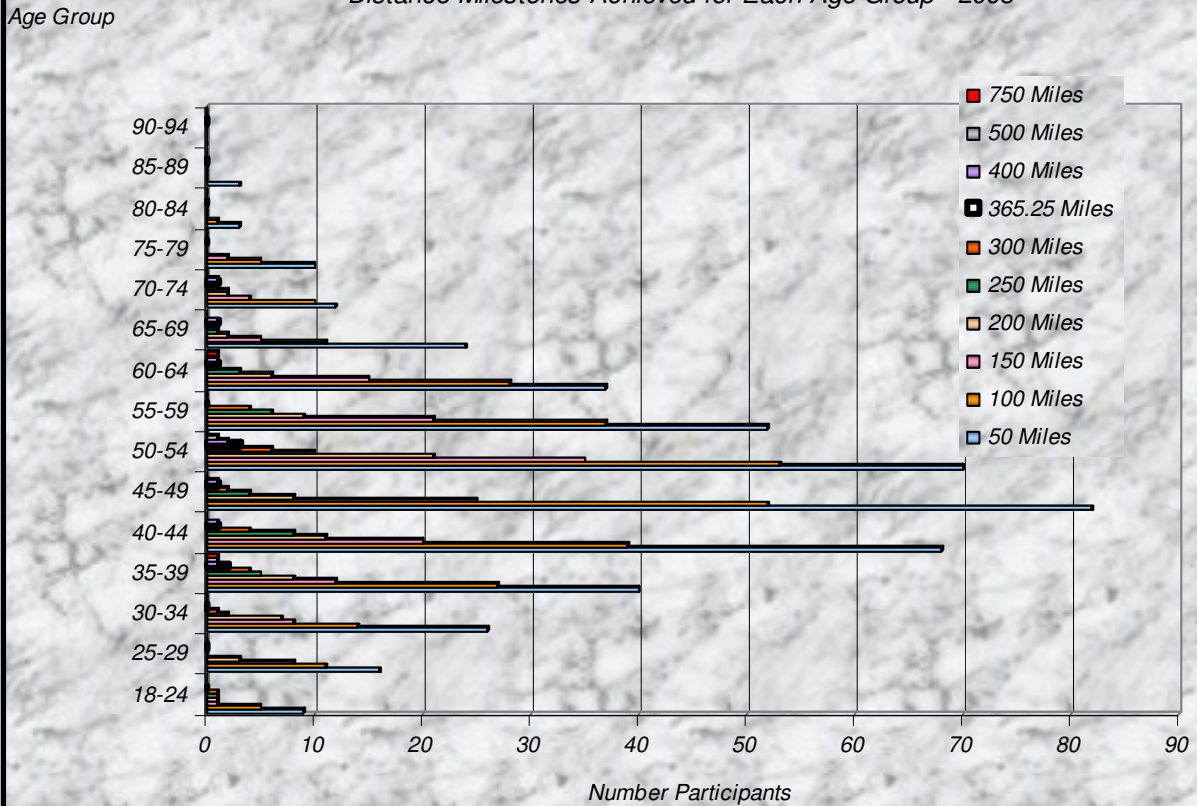

Number Participants Achieving Distance Milestones Per Zone - 2008

Distance Milestones Achieved for Each Age Group - 2008

**% Total Distance
per Zone**

**% Total Distance
per Agegroup**

■ Total Distance

Total Distance (Miles) Per LMSC- 2008

Total, Maximum and Average Distance in Miles Per Zone - 2008

Total, Maximum and Average Distance in Miles Per Age Group - 2008

Number
Participants

Male / Female Participants Per Zone - 2008

Male
Female

Number
Participants

Male / Female Participants Per Age Group - 2008

Male
Female

Male / Female Participants Per LMSC - 2008

LMSC