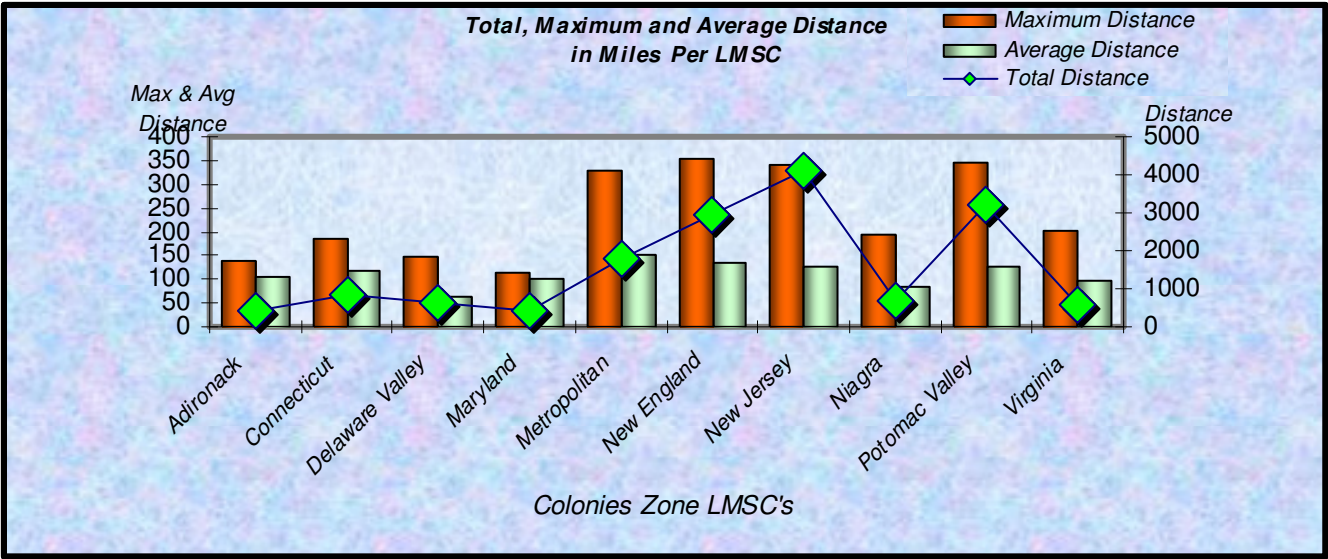

Number Participants Achieving Distance Milestones Per Zone - 2008

Distance Milestones Achieved for Each Age Group - 2008

**% Total Distance
per Zone**

**% Total Distance
per Agegroup**

■ Total Distance

Total Distance (Miles) Per LMSC- 2008

Total, Maximum and Average Distance in Miles Per Zone - 2008

Total, Maximum and Average Distance in Miles Per Age Group - 2008

Number
Participants

Male / Female Participants Per Zone - 2008

Male
Female

Number
Participants

Male / Female Participants Per Age Group - 2008

Male
Female

Male / Female Participants Per LMSC - 2008

LMSC