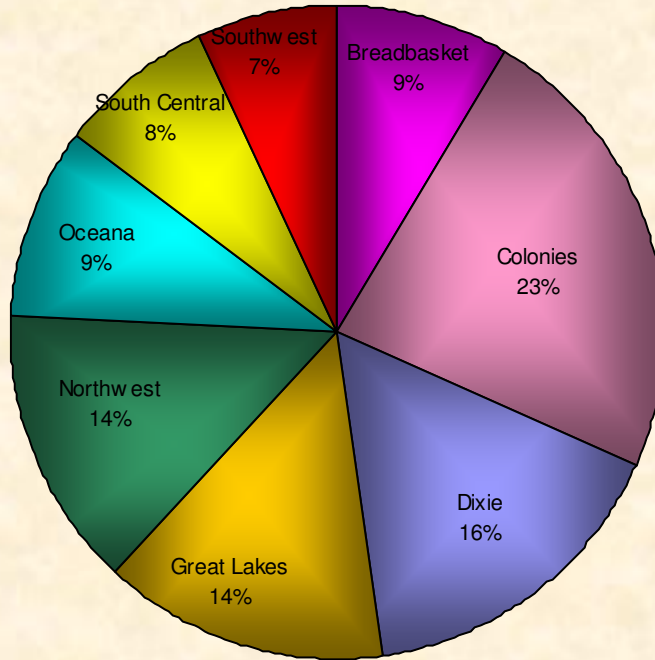

Number Participants Achieving Distance Milestones Per Zone - 2008

Distance Milestones Achieved for Each Age Group - 2008

**% Total Distance
per Zone**

**% Total Distance
per Agegroup**

■ Total Distance

Total Distance (Miles) Per LMSC- 2008

Total, Maximum and Average Distance in Miles Per Zone - 2008

Total, Maximum and Average Distance in Miles Per Age Group - 2008

Number
Participants

Male / Female Participants Per Zone - 2008

Male
Female

Number
Participants

Male / Female Participants Per Age Group - 2008

Male
Female

Male / Female Participants Per LMSC - 2008

LMSC