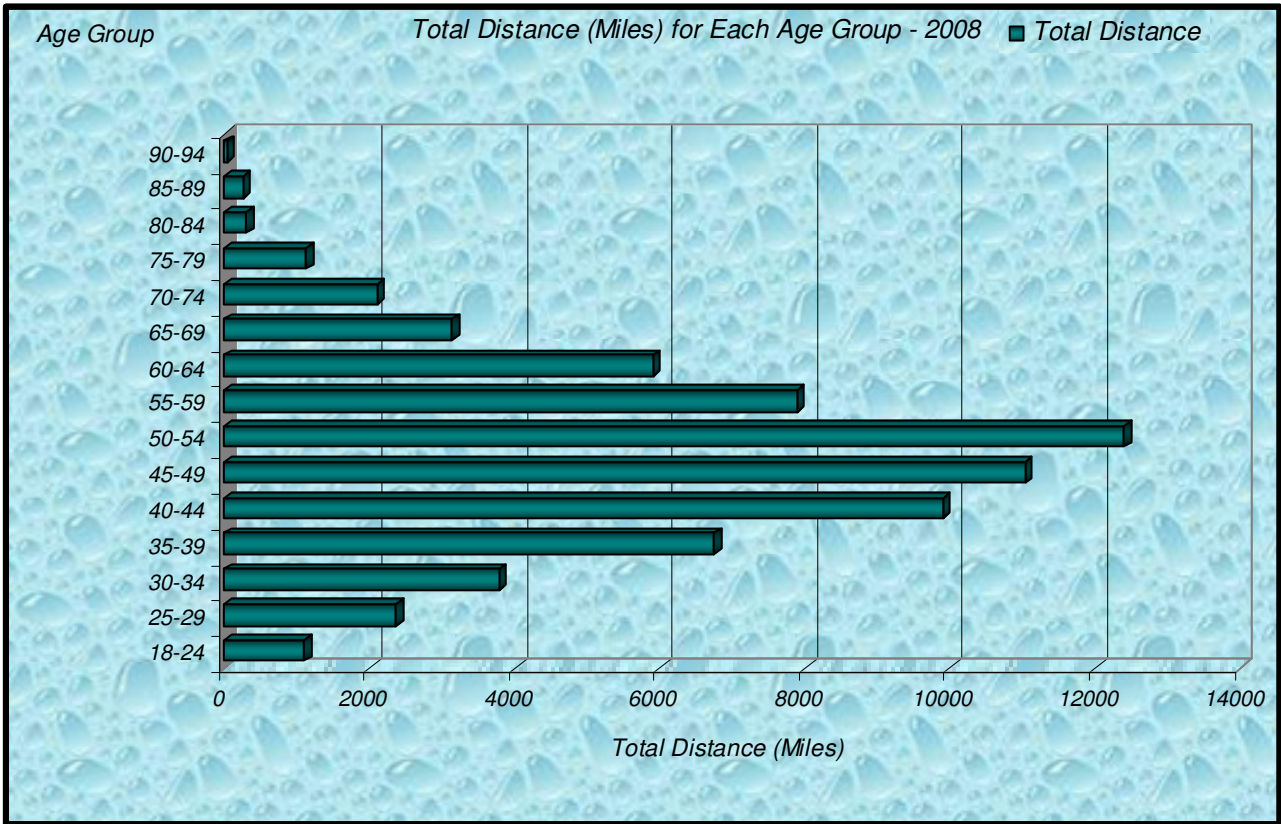

Number Participants Achieving Distance Milestones Per Zone - 2008

Distance Milestones Achieved for Each Age Group - 2008

**% Total Distance
per Zone**

**% Total Distance
per Agegroup**

■ Total Distance

Total Distance (Miles) Per LMSC- 2008

Total, Maximum and Average Distance in Miles Per Zone - 2008

Total, Maximum and Average Distance in Miles Per Age Group - 2008

Number
Participants

Male / Female Participants Per Zone - 2008

Male
Female

Number
Participants

Male / Female Participants Per Age Group - 2008

Male
Female

Male / Female Participants Per LMSC - 2008

LMSC