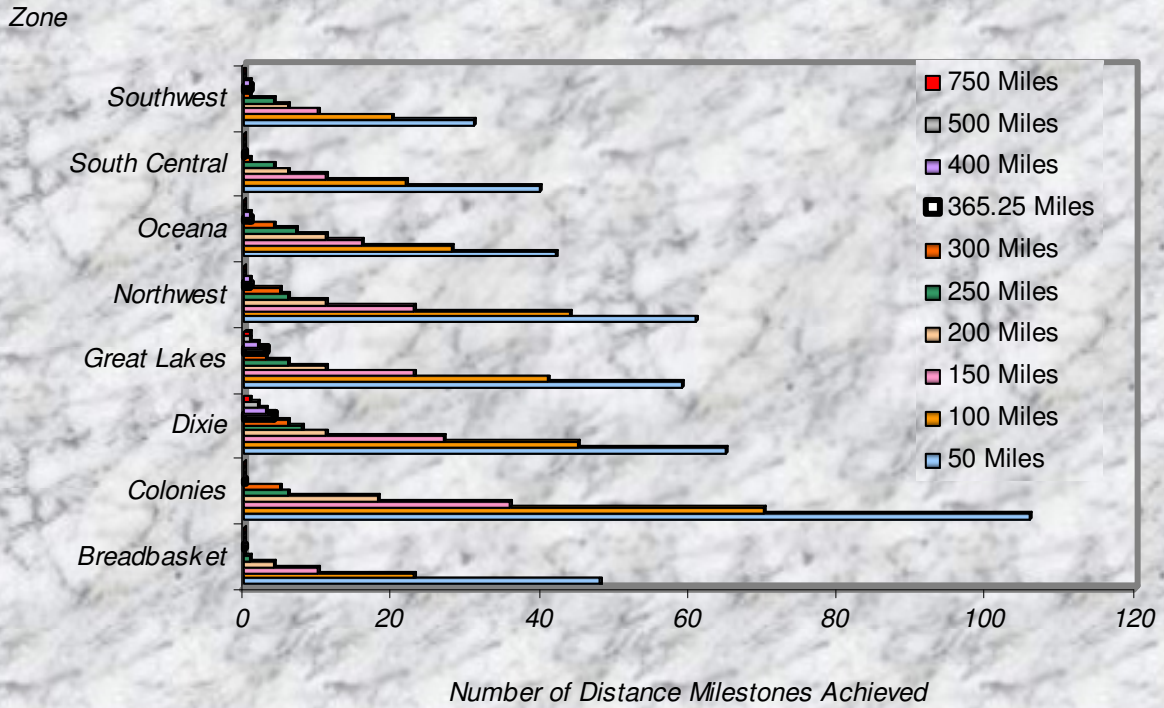

Number Participants Achieving Distance Milestones Per Zone - 2008

Distance Milestones Achieved for Each Age Group - 2008

**% Total Distance
per Zone**

**% Total Distance
per Agegroup**

■ Total Distance

Total Distance (Miles) Per LMSC- 2008

Total, Maximum and Average Distance in Miles Per Zone - 2008

Total, Maximum and Average Distance in Miles Per Age Group - 2008

Number
Participants

Male / Female Participants Per Zone - 2008

Male
Female

Number
Participants

Male / Female Participants Per Age Group - 2008

Male
Female

Male / Female Participants Per LMSC - 2008

LMSC