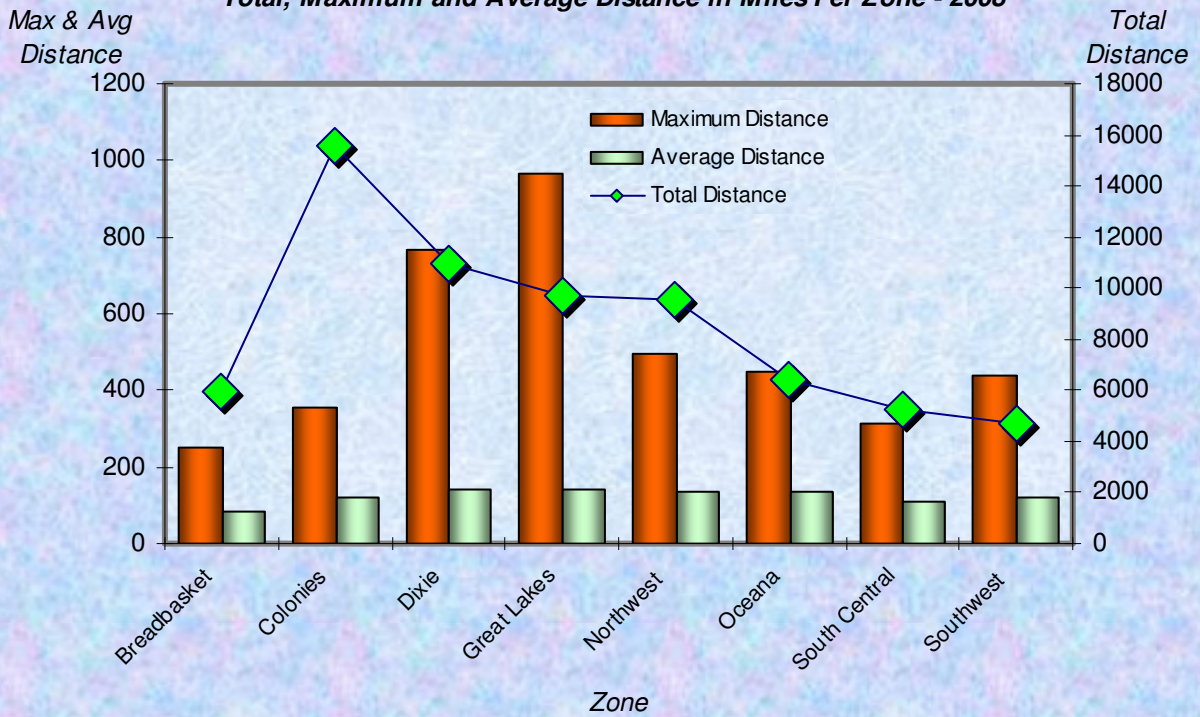

Number Participants Achieving Distance Milestones Per Zone - 2008

Distance Milestones Achieved for Each Age Group - 2008

**% Total Distance
per Zone**

**% Total Distance
per Agegroup**

■ Total Distance

Total Distance (Miles) Per LMSC- 2008

Total, Maximum and Average Distance in Miles Per Zone - 2008

Total, Maximum and Average Distance in Miles Per Age Group - 2008

Number
Participants

Male / Female Participants Per Zone - 2008

Male
Female

Number
Participants

Male / Female Participants Per Age Group - 2008

Male
Female

Male / Female Participants Per LMSC - 2008

LMSC