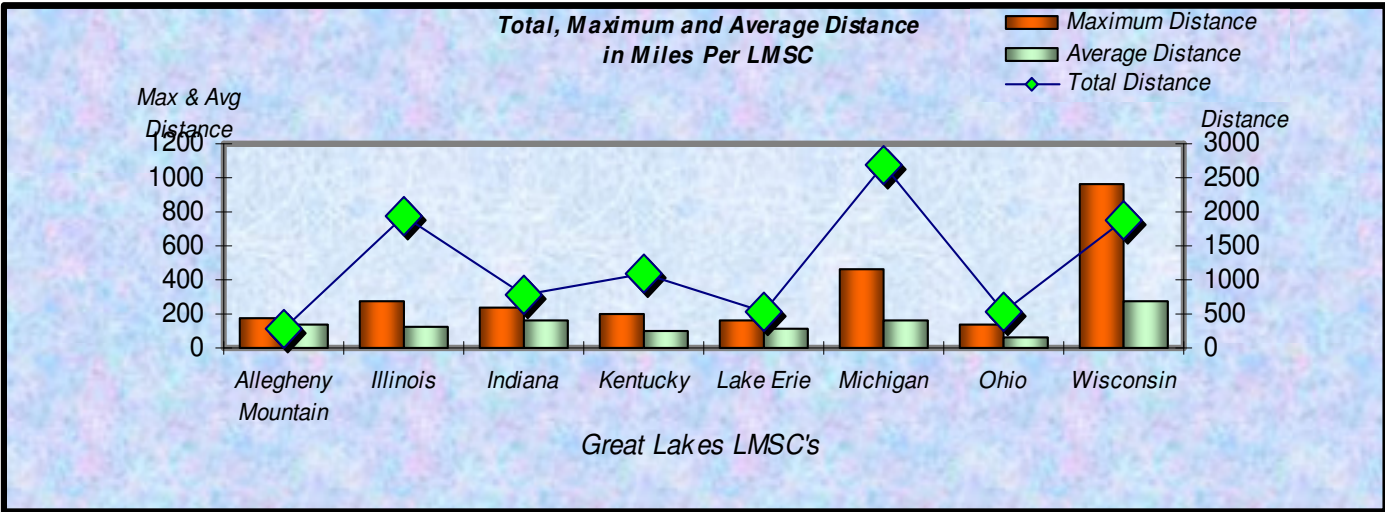

Number Participants Achieving Distance Milestones Per Zone - 2008

Distance Milestones Achieved for Each Age Group - 2008

**% Total Distance
per Zone**

**% Total Distance
per Agegroup**

■ Total Distance

Total Distance (Miles) Per LMSC- 2008

Total, Maximum and Average Distance in Miles Per Zone - 2008

Total, Maximum and Average Distance in Miles Per Age Group - 2008

Number
Participants

Male / Female Participants Per Zone - 2008

Male
Female

Number
Participants

Male / Female Participants Per Age Group - 2008

Male
Female

Male / Female Participants Per LMSC - 2008

LMSC