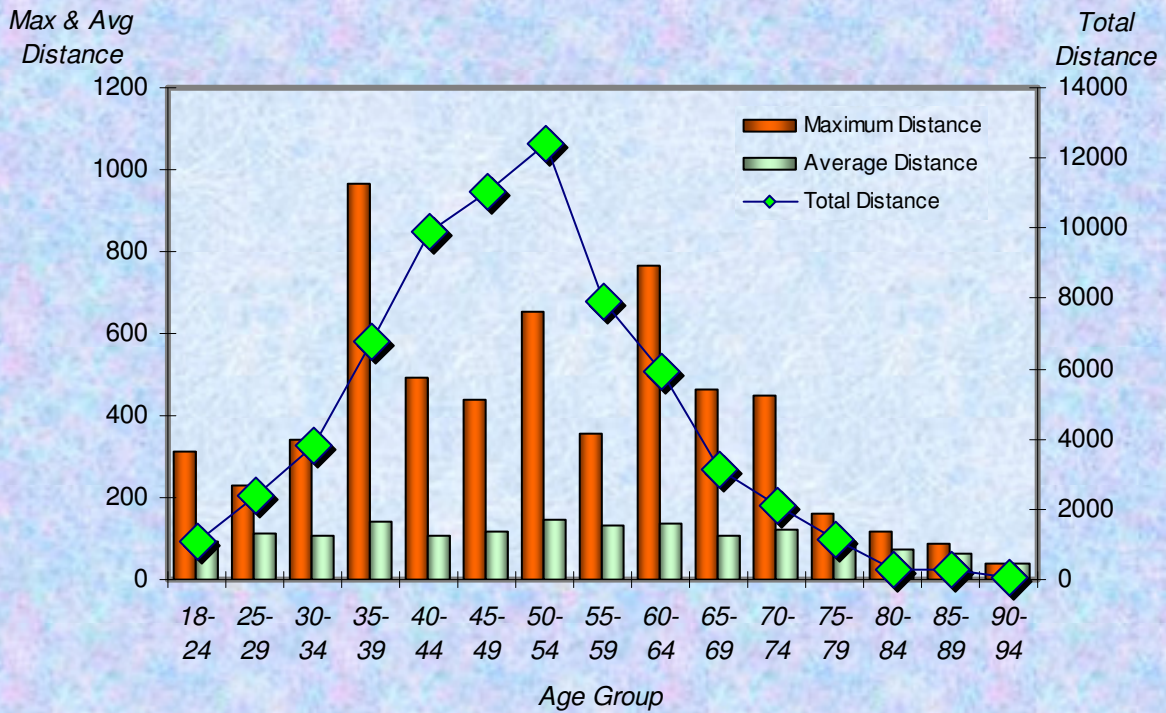

Number Participants Achieving Distance Milestones Per Zone - 2008

Distance Milestones Achieved for Each Age Group - 2008

**% Total Distance
per Zone**

**% Total Distance
per Agegroup**

■ Total Distance

Total Distance (Miles) Per LMSC- 2008

Total, Maximum and Average Distance in Miles Per Zone - 2008

Total, Maximum and Average Distance in Miles Per Age Group - 2008

Number
Participants

Male / Female Participants Per Zone - 2008

Male
Female

Number
Participants

Male / Female Participants Per Age Group - 2008

Male
Female

Male / Female Participants Per LMSC - 2008

LMSC