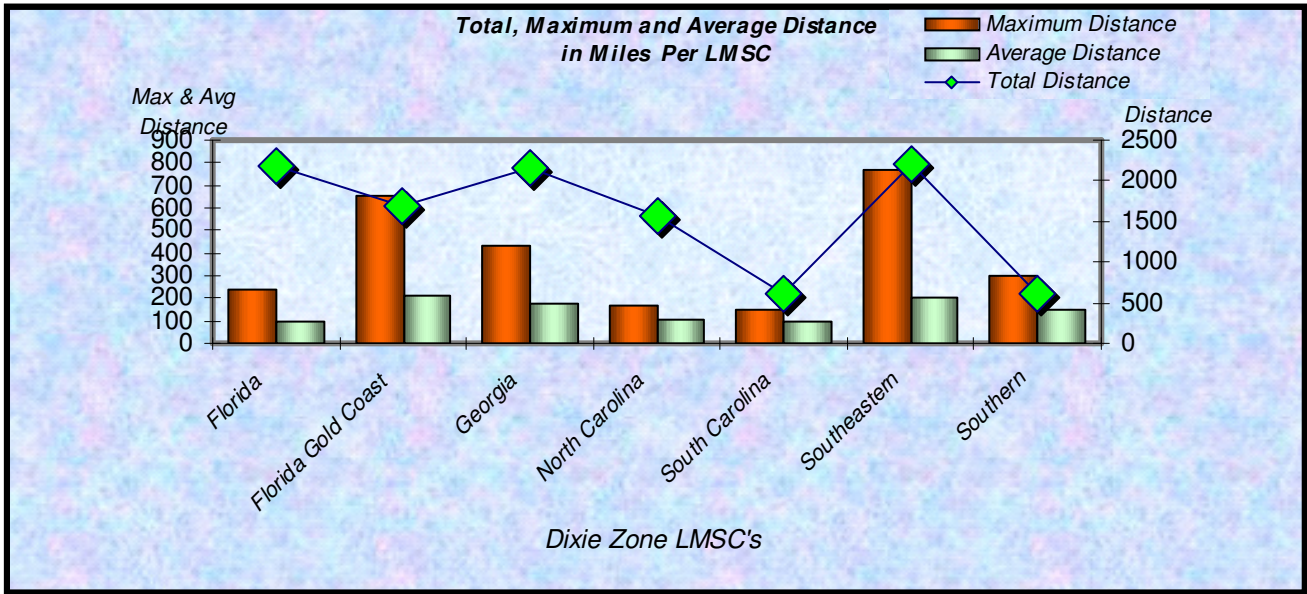

Number Participants Achieving Distance Milestones Per Zone - 2008

Distance Milestones Achieved for Each Age Group - 2008

**% Total Distance
per Zone**

**% Total Distance
per Agegroup**

■ Total Distance

Total Distance (Miles) Per LMSC- 2008

Total, Maximum and Average Distance in Miles Per Zone - 2008

Total, Maximum and Average Distance in Miles Per Age Group - 2008

Number
Participants

Male / Female Participants Per Zone - 2008

Male
Female

Number
Participants

Male / Female Participants Per Age Group - 2008

Male
Female

Male / Female Participants Per LMSC - 2008

LMSC