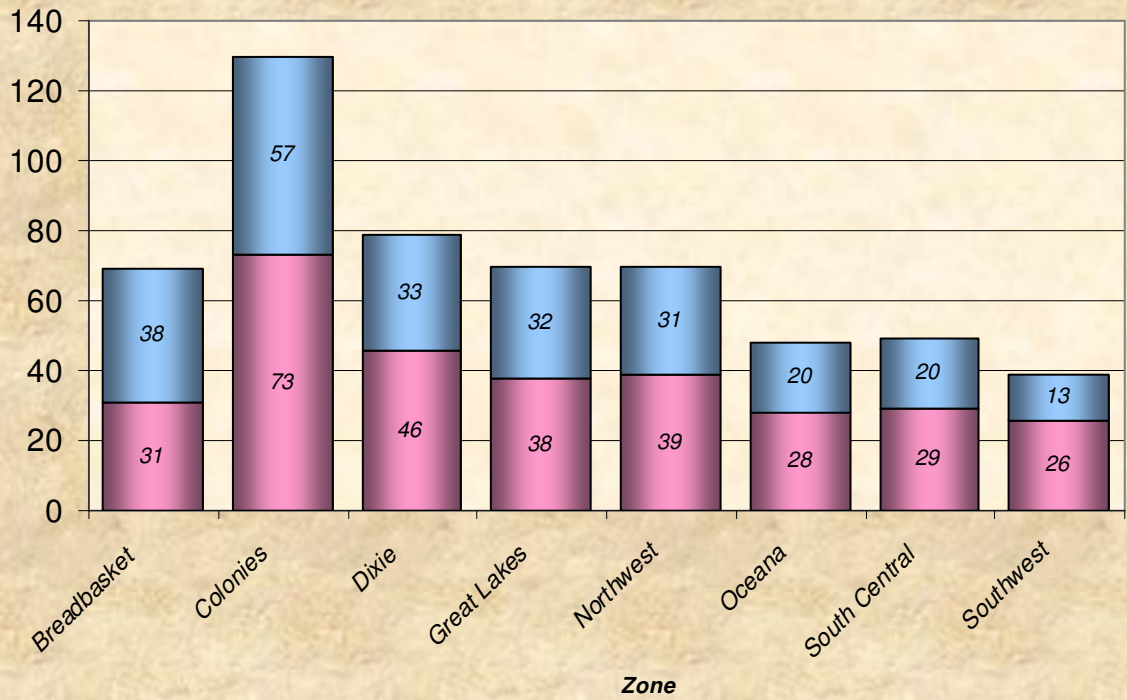

Number Participants Achieving Distance Milestones Per Zone - 2008

Distance Milestones Achieved for Each Age Group - 2008

**% Total Distance
per Zone**

**% Total Distance
per Agegroup**

■ Total Distance

Total Distance (Miles) Per LMSC- 2008

Total, Maximum and Average Distance in Miles Per Zone - 2008

Total, Maximum and Average Distance in Miles Per Age Group - 2008

Number
Participants

Male / Female Participants Per Zone - 2008

Male
Female

Number
Participants

Male / Female Participants Per Age Group - 2008

Male
Female

Male / Female Participants Per LMSC - 2008

LMSC