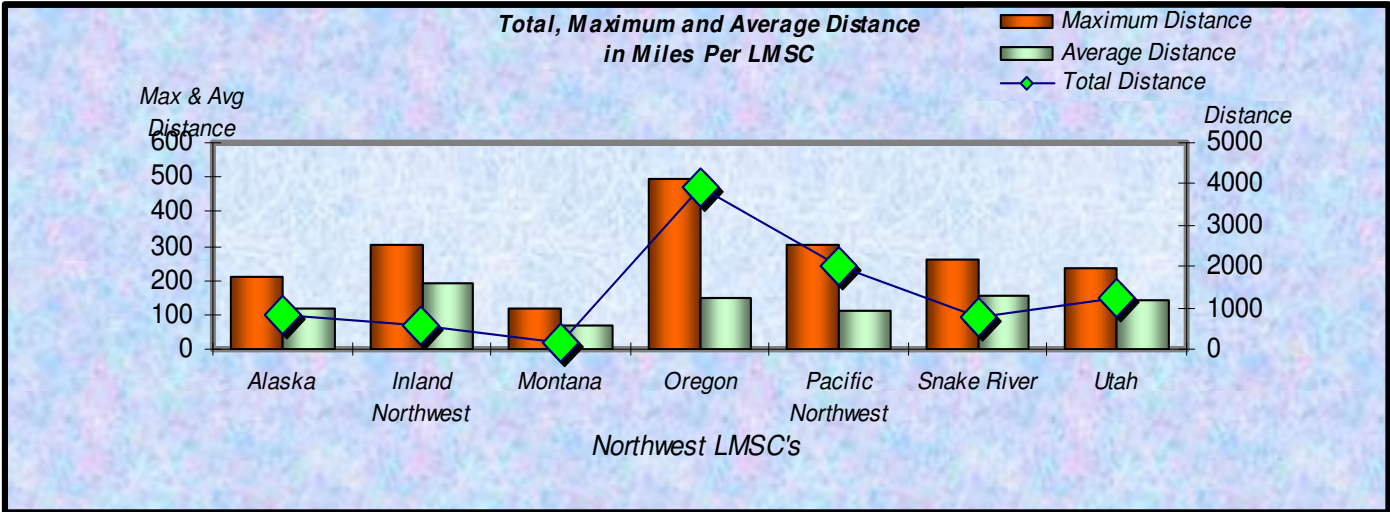

Number Participants Achieving Distance Milestones Per Zone - 2008

Distance Milestones Achieved for Each Age Group - 2008

**% Total Distance
per Zone**

**% Total Distance
per Agegroup**

■ Total Distance

Total Distance (Miles) Per LMSC- 2008

Total, Maximum and Average Distance in Miles Per Zone - 2008

Total, Maximum and Average Distance in Miles Per Age Group - 2008

Number
Participants

Male / Female Participants Per Zone - 2008

Male
Female

Number
Participants