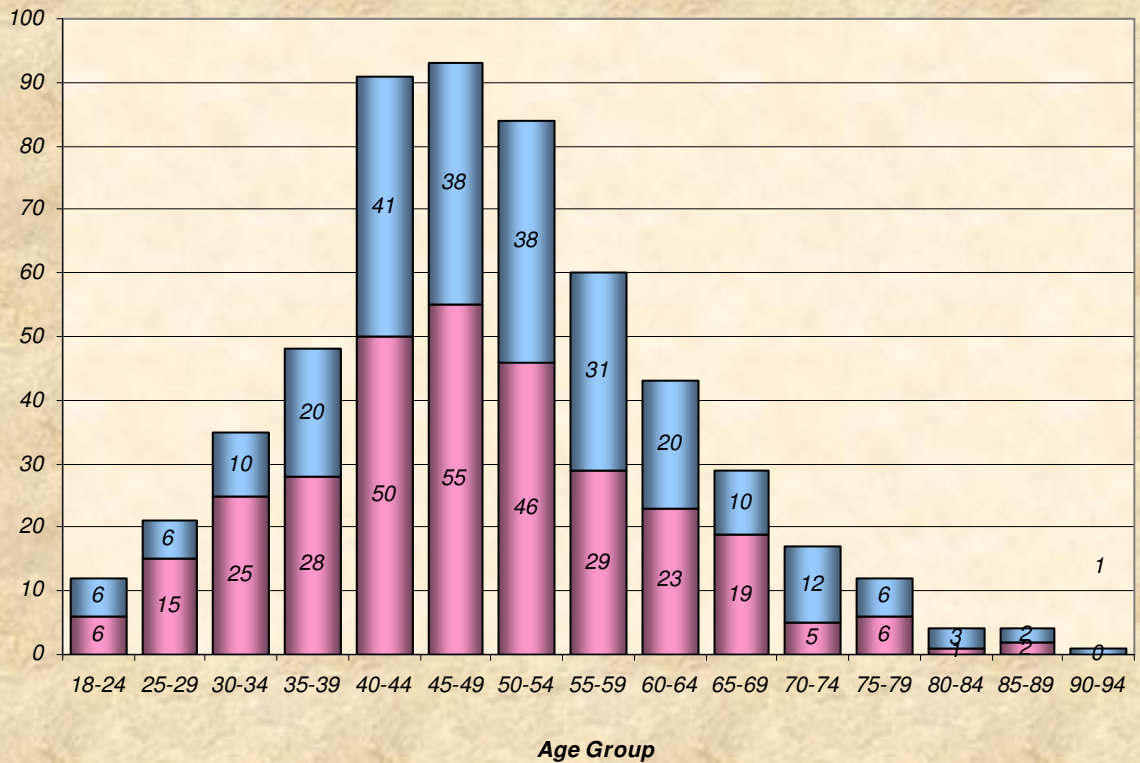

Number Participants Achieving Distance Milestones Per Zone - 2008

Distance Milestones Achieved for Each Age Group - 2008

**% Total Distance
per Zone**

**% Total Distance
per Agegroup**

■ Total Distance

Total Distance (Miles) Per LMSC- 2008

Total, Maximum and Average Distance in Miles Per Zone - 2008

Total, Maximum and Average Distance in Miles Per Age Group - 2008

Number
Participants

Male / Female Participants Per Zone - 2008

Male
Female

Number
Participants

Male / Female Participants Per Age Group - 2008

Male
Female

Male / Female Participants Per LMSC - 2008

LMSC