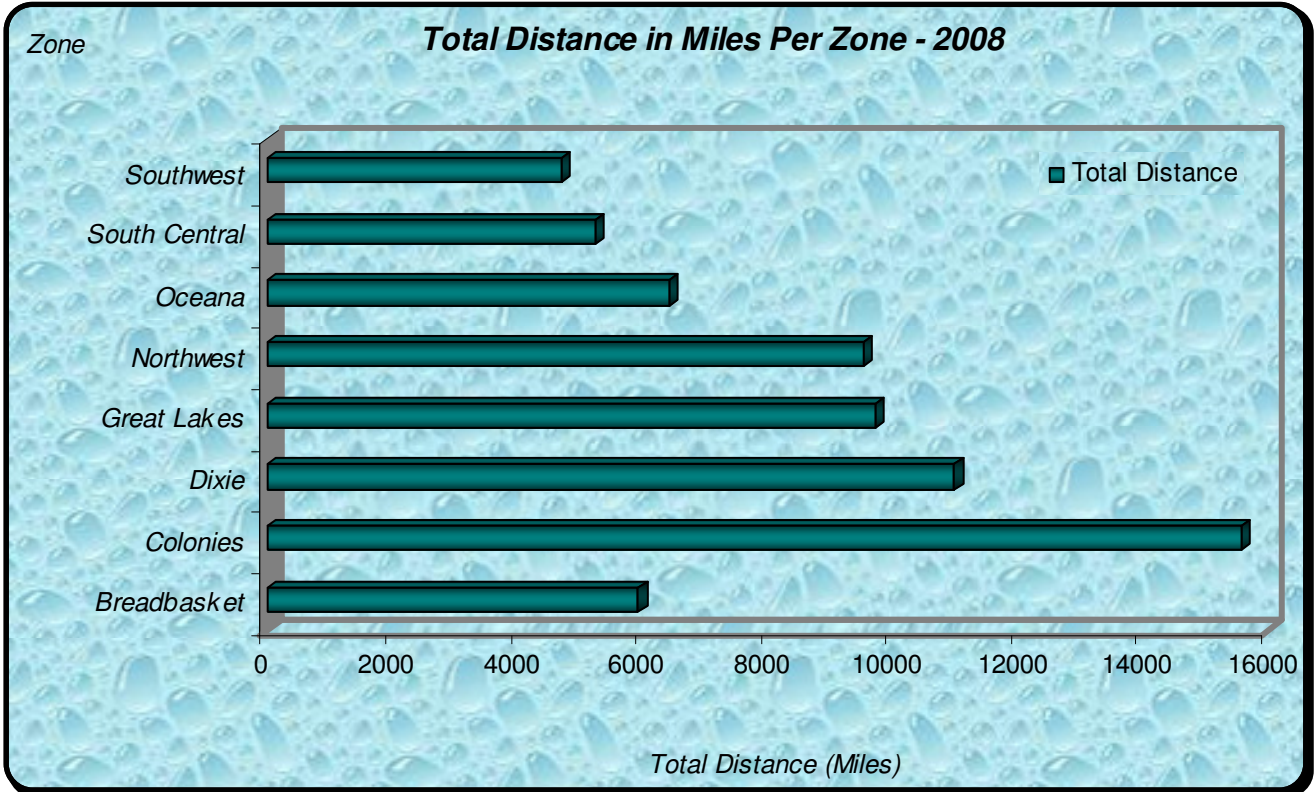

Number Participants Achieving Distance Milestones Per Zone - 2008

Distance Milestones Achieved for Each Age Group - 2008

**% Total Distance
per Zone**

**% Total Distance
per Agegroup**

■ Total Distance

Total Distance (Miles) Per LMSC- 2008

Total, Maximum and Average Distance in Miles Per Zone - 2008

Total, Maximum and Average Distance in Miles Per Age Group - 2008

Number
Participants

Male / Female Participants Per Zone - 2008

Male
Female

Number
Participants