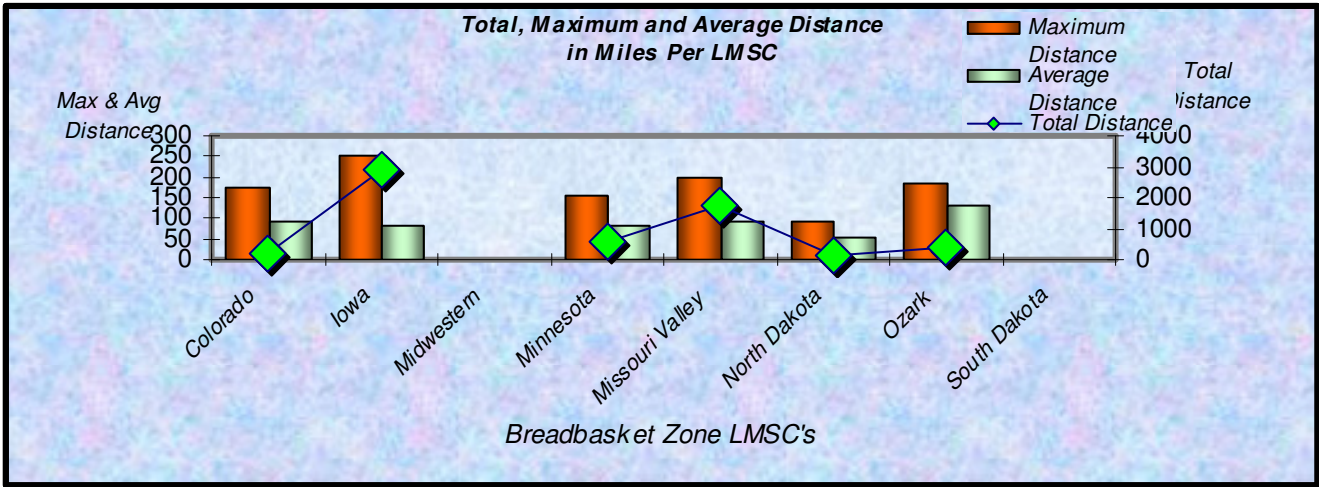

Number Participants Achieving Distance Milestones Per Zone - 2008

Distance Milestones Achieved for Each Age Group - 2008

**% Total Distance
per Zone**

**% Total Distance
per Agegroup**

■ Total Distance

Total Distance (Miles) Per LMSC- 2008

Total, Maximum and Average Distance in Miles Per Zone - 2008

Total, Maximum and Average Distance in Miles Per Age Group - 2008

Number
Participants

Male / Female Participants Per Zone - 2008

Male
Female

Number
Participants