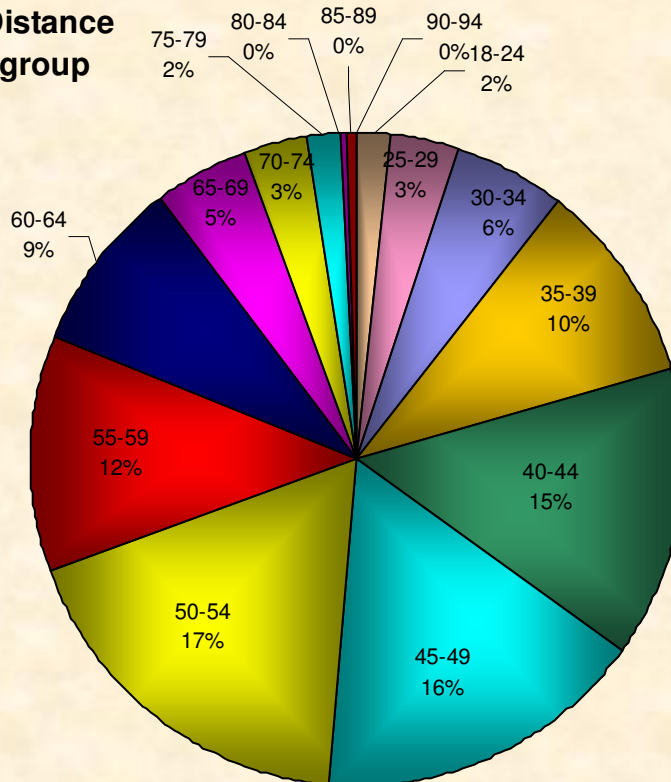

Number Participants Achieving Distance Milestones Per Zone - 2008

Distance Milestones Achieved for Each Age Group - 2008

**% Total Distance
per Zone**

**% Total Distance
per Agegroup**

■ Total Distance

Total Distance (Miles) Per LMSC- 2008

Total, Maximum and Average Distance in Miles Per Zone - 2008

Total, Maximum and Average Distance in Miles Per Age Group - 2008

Number
Participants

Male / Female Participants Per Zone - 2008

Male
Female

Number
Participants

Male / Female Participants Per Age Group - 2008

Male
Female

Male / Female Participants Per LMSC - 2008

LMSC