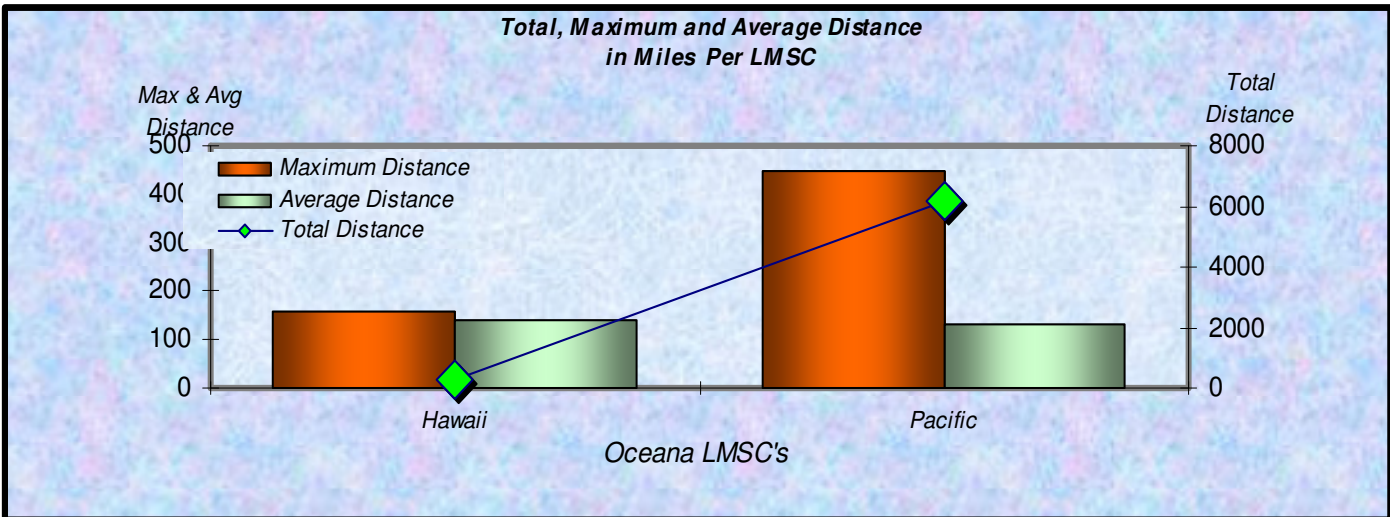

Number Participants Achieving Distance Milestones Per Zone - 2008

Distance Milestones Achieved for Each Age Group - 2008

**% Total Distance
per Zone**

**% Total Distance
per Agegroup**

■ Total Distance

Total Distance (Miles) Per LMSC- 2008

Total, Maximum and Average Distance in Miles Per Zone - 2008

Total, Maximum and Average Distance in Miles Per Age Group - 2008

Number
Participants

Male / Female Participants Per Zone - 2008

Male
Female

Number
Participants