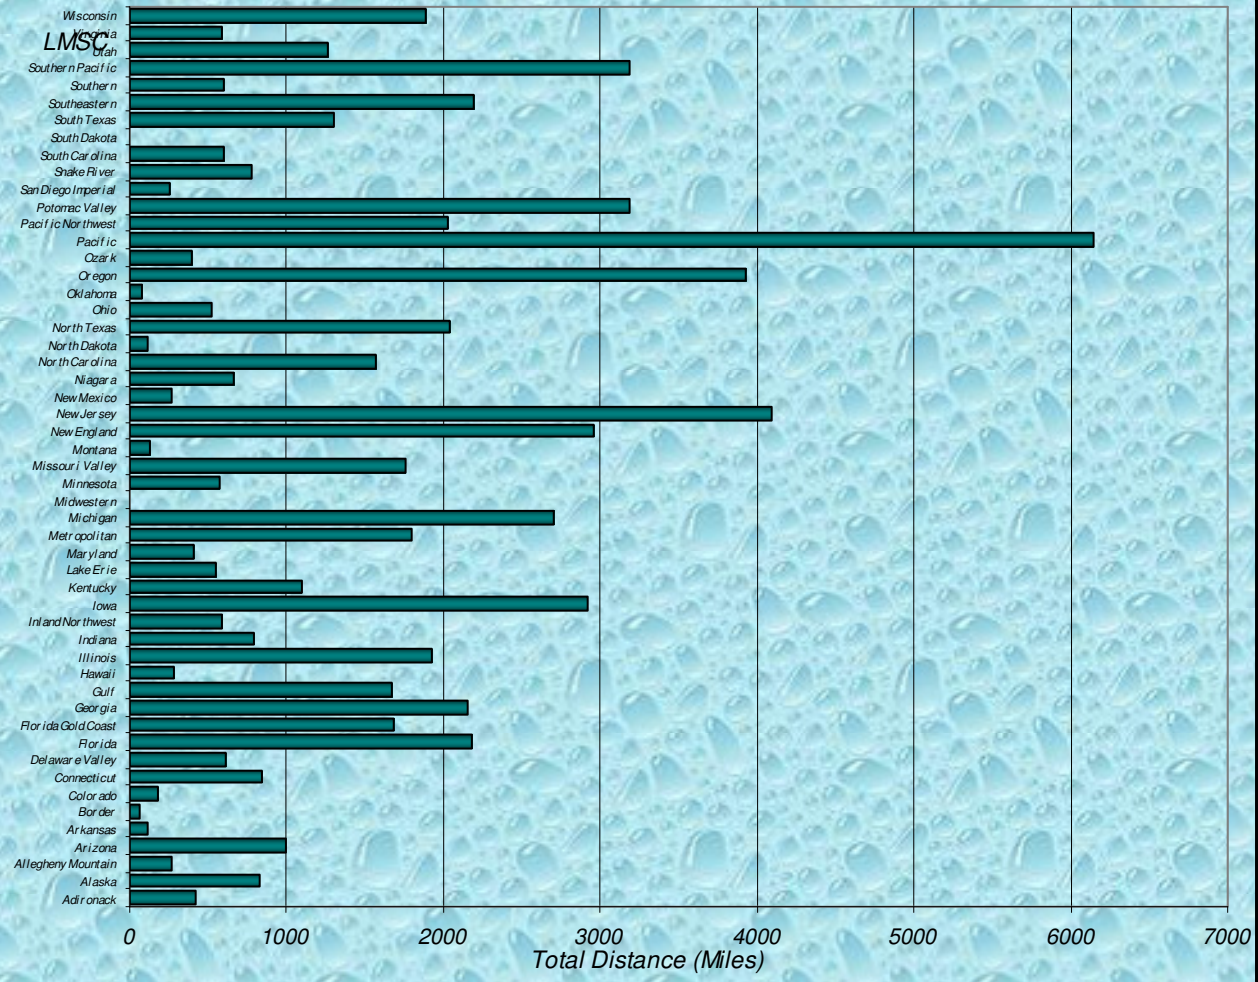

Number Participants Achieving Distance Milestones Per Zone - 2008

Distance Milestones Achieved for Each Age Group - 2008

**% Total Distance
per Zone**

**% Total Distance
per Agegroup**

■ Total Distance

Total Distance (Miles) Per LMSC- 2008

Total, Maximum and Average Distance in Miles Per Zone - 2008

Total, Maximum and Average Distance in Miles Per Age Group - 2008

Number
Participants

Male / Female Participants Per Zone - 2008

Male
Female

Number
Participants

Male / Female Participants Per Age Group - 2008

Male
Female

Male / Female Participants Per LMSC - 2008

LMSC