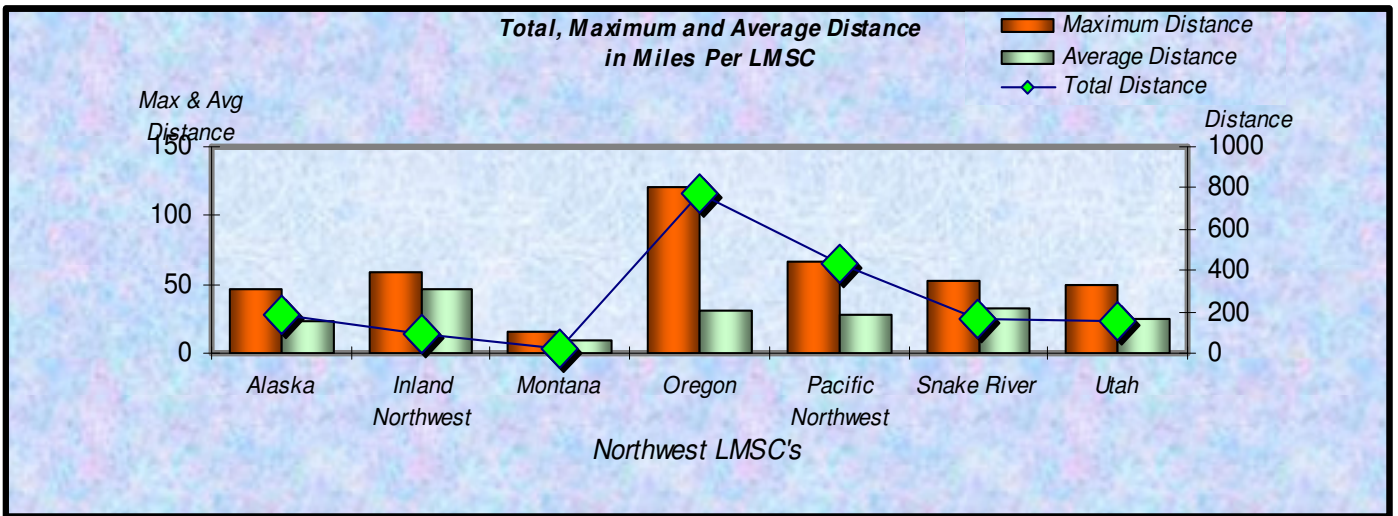

Zone

Number Participants Achieving Distance Milestones Per Zone - 2008

Age Group

Distance Milestones Achieved for Each Age Group - 2008

**% Total Distance  
per Zone**

**% Total Distance  
per Agegroup**

■ Total Distance

Total Distance (Miles) Per LMSC- 2008

**Total, Maximum and Average Distance in Miles Per Zone - 2008**

**Total, Maximum and Average Distance in Miles Per Age Group - 2008**

Number  
Participants

Male / Female Participants Per Zone - 2008

Male  
Female

Number  
Participants

Male / Female Participants Per Age Group - 2008

Male  
Female

Male / Female Participants Per LMSC - 2008

LMSC