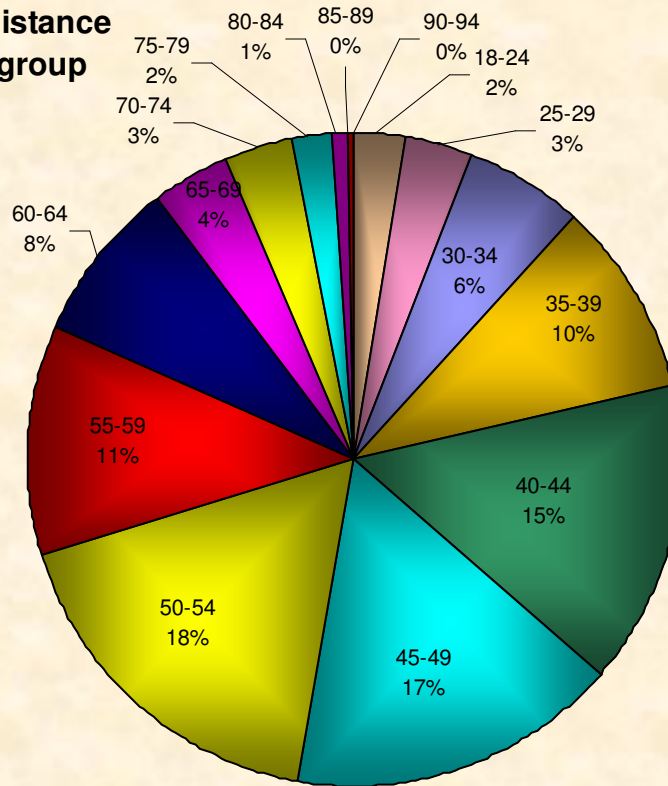

Zone

Number Participants Achieving Distance Milestones Per Zone - 2008

Age Group

Distance Milestones Achieved for Each Age Group - 2008

**% Total Distance  
per Zone**

**% Total Distance  
per Agegroup**

■ Total Distance

Total Distance (Miles) Per LMSC- 2008

**Total, Maximum and Average Distance in Miles Per Zone - 2008**

**Total, Maximum and Average Distance in Miles Per Age Group - 2008**

Number  
Participants

Male / Female Participants Per Zone - 2008

Male  
Female

Number  
Participants

Male / Female Participants Per Age Group - 2008

Male  
Female

Male / Female Participants Per LMSC - 2008

LMSC