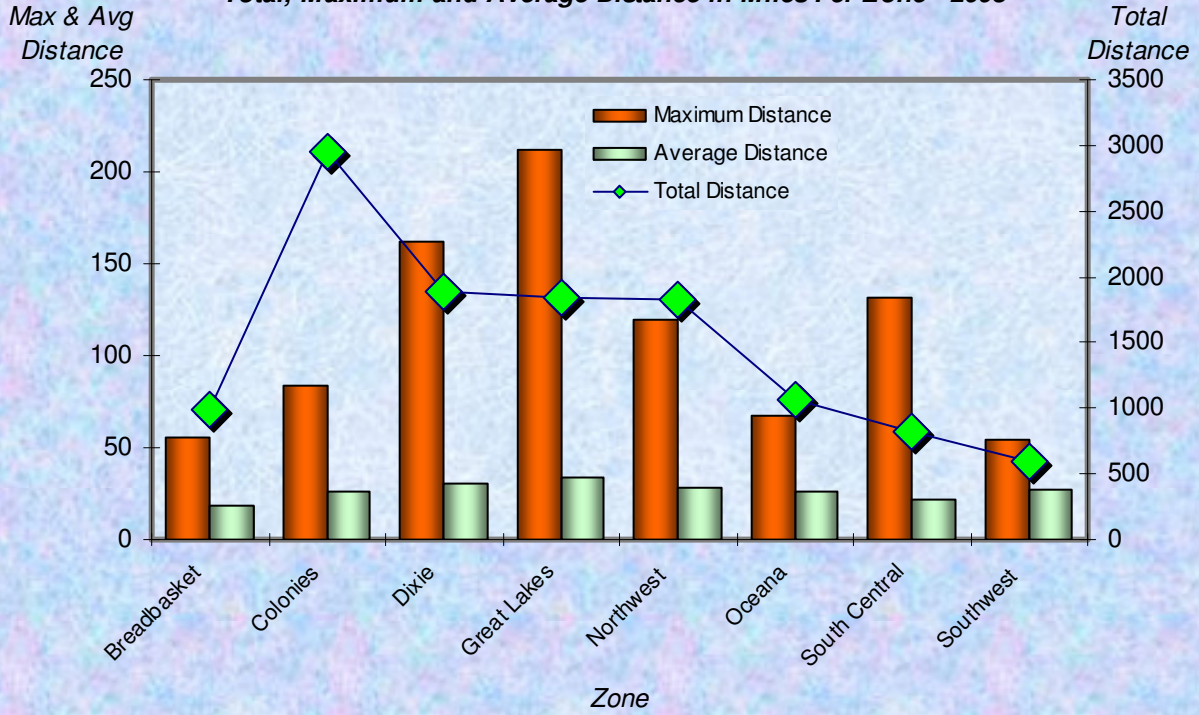

Zone

Number Participants Achieving Distance Milestones Per Zone - 2008

Age Group

Distance Milestones Achieved for Each Age Group - 2008

**% Total Distance  
per Zone**

**% Total Distance  
per Agegroup**

■ Total Distance

Total Distance (Miles) Per LMSC- 2008

**Total, Maximum and Average Distance in Miles Per Zone - 2008**

**Total, Maximum and Average Distance in Miles Per Age Group - 2008**

Number  
Participants

Male / Female Participants Per Zone - 2008

Male  
Female

Number  
Participants

Male / Female Participants Per Age Group - 2008

Male  
Female

Male / Female Participants Per LMSC - 2008

LMSC