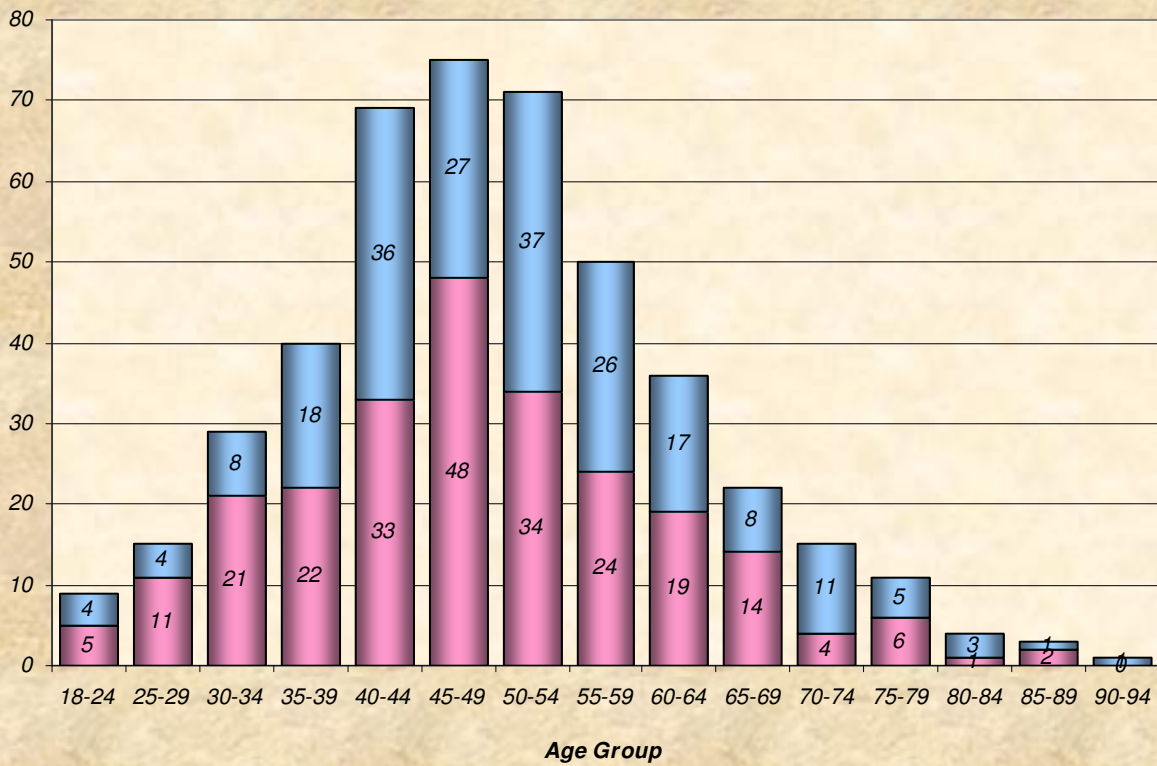

Zone

Number Participants Achieving Distance Milestones Per Zone - 2008

Age Group

Distance Milestones Achieved for Each Age Group - 2008

**% Total Distance  
per Zone**

**% Total Distance  
per Agegroup**

■ Total Distance

Total Distance (Miles) Per LMSC- 2008

**Total, Maximum and Average Distance in Miles Per Zone - 2008**

**Total, Maximum and Average Distance in Miles Per Age Group - 2008**

Number  
Participants

Male / Female Participants Per Zone - 2008

Male  
Female

Number  
Participants

Male / Female Participants Per Age Group - 2008

Male  
Female

Male / Female Participants Per LMSC - 2008

LMSC