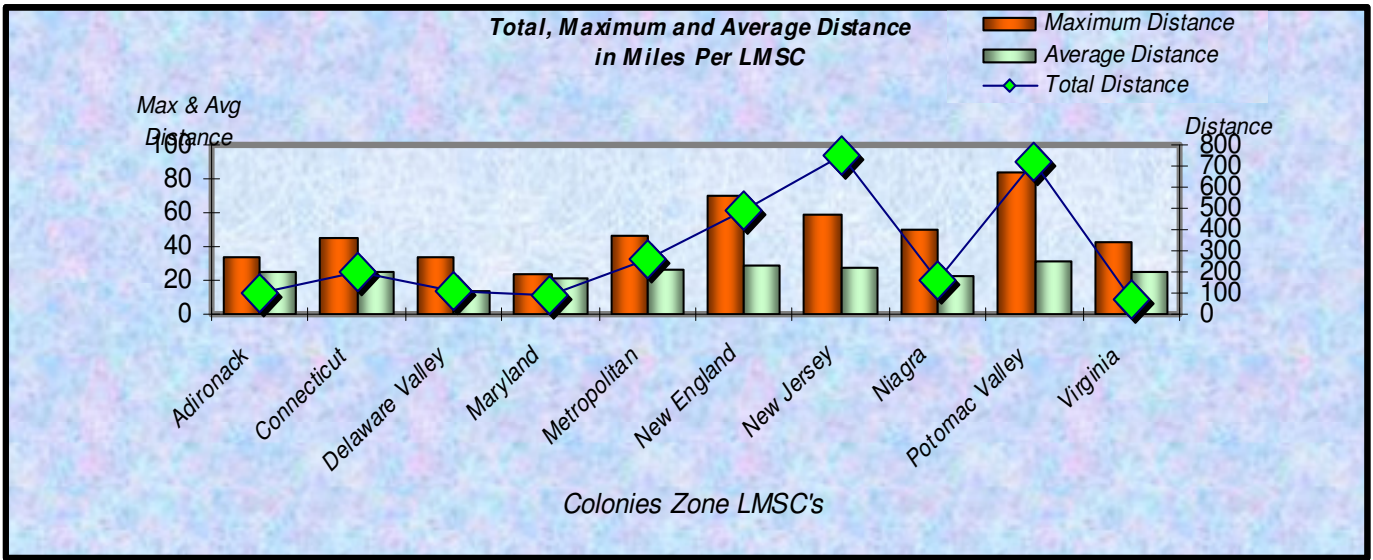

Zone

Number Participants Achieving Distance Milestones Per Zone - 2008

Age Group

Distance Milestones Achieved for Each Age Group - 2008

**% Total Distance  
per Zone**

**% Total Distance  
per Agegroup**

■ Total Distance

Total Distance (Miles) Per LMSC- 2008

**Total, Maximum and Average Distance in Miles Per Zone - 2008**

**Total, Maximum and Average Distance in Miles Per Age Group - 2008**

Number  
Participants

Male / Female Participants Per Zone - 2008

Male  
Female

Number  
Participants

Male / Female Participants Per Age Group - 2008

Male  
Female

Male / Female Participants Per LMSC - 2008

LMSC