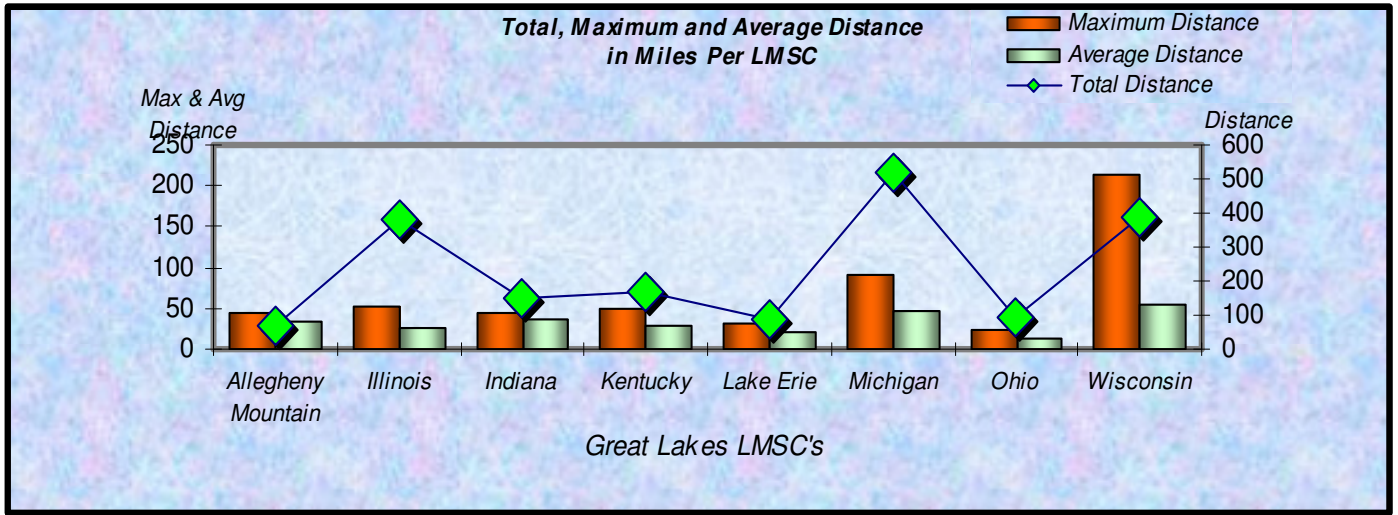

Zone

Number Participants Achieving Distance Milestones Per Zone - 2008

Age Group

Distance Milestones Achieved for Each Age Group - 2008

**% Total Distance  
per Zone**

**% Total Distance  
per Agegroup**

■ Total Distance

Total Distance (Miles) Per LMSC- 2008

**Total, Maximum and Average Distance in Miles Per Zone - 2008**

**Total, Maximum and Average Distance in Miles Per Age Group - 2008**

Number  
Participants

Male / Female Participants Per Zone - 2008

Male  
Female

Number  
Participants

Male / Female Participants Per Age Group - 2008

Male  
Female

Male / Female Participants Per LMSC - 2008

LMSC