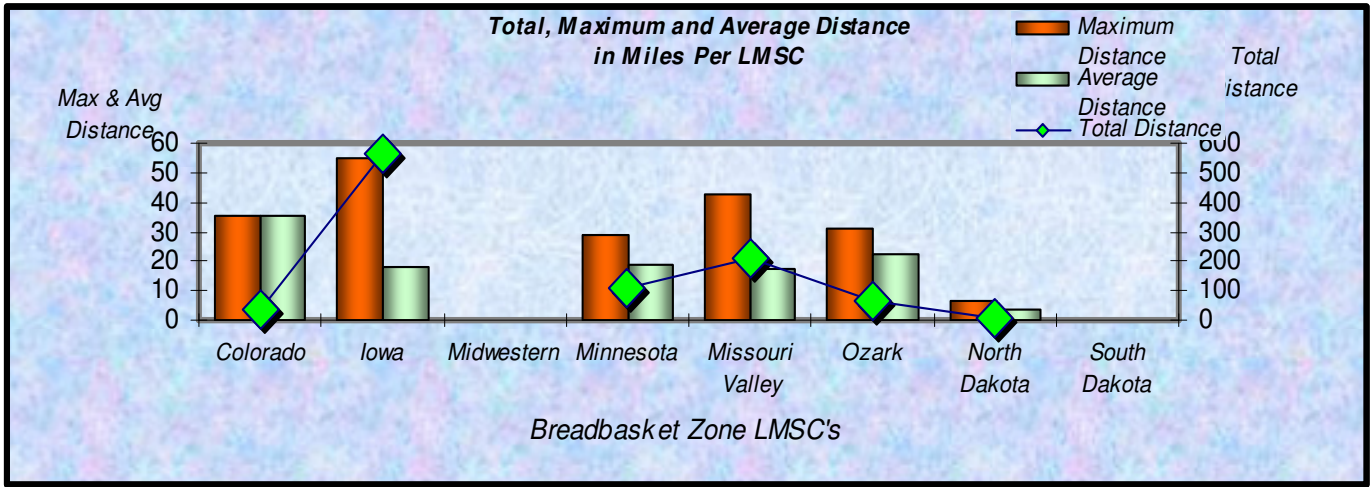

Zone

Number Participants Achieving Distance Milestones Per Zone - 2008

Age Group

Distance Milestones Achieved for Each Age Group - 2008

**% Total Distance  
per Zone**

**% Total Distance  
per Agegroup**

■ Total Distance

Total Distance (Miles) Per LMSC- 2008

**Total, Maximum and Average Distance in Miles Per Zone - 2008**

**Total, Maximum and Average Distance in Miles Per Age Group - 2008**

Number  
Participants

Male / Female Participants Per Zone - 2008

Male  
Female

Number  
Participants

Male / Female Participants Per Age Group - 2008

Male  
Female

Male / Female Participants Per LMSC - 2008

LMSC