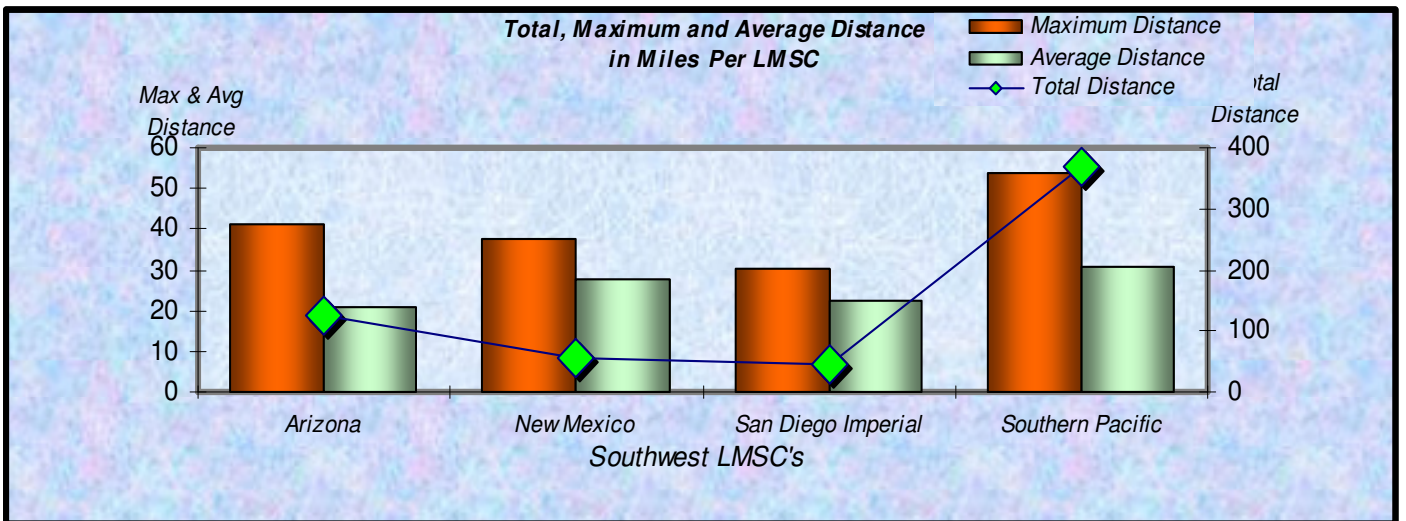

Zone

Number Participants Achieving Distance Milestones Per Zone - 2008

Age Group

Distance Milestones Achieved for Each Age Group - 2008

**% Total Distance  
per Zone**

**% Total Distance  
per Agegroup**

■ Total Distance

Total Distance (Miles) Per LMSC- 2008

**Total, Maximum and Average Distance in Miles Per Zone - 2008**

**Total, Maximum and Average Distance in Miles Per Age Group - 2008**

Number  
Participants

Male / Female Participants Per Zone - 2008

Male  
Female

Number  
Participants

Male / Female Participants Per Age Group - 2008

Male  
Female

Male / Female Participants Per LMSC - 2008

LMSC