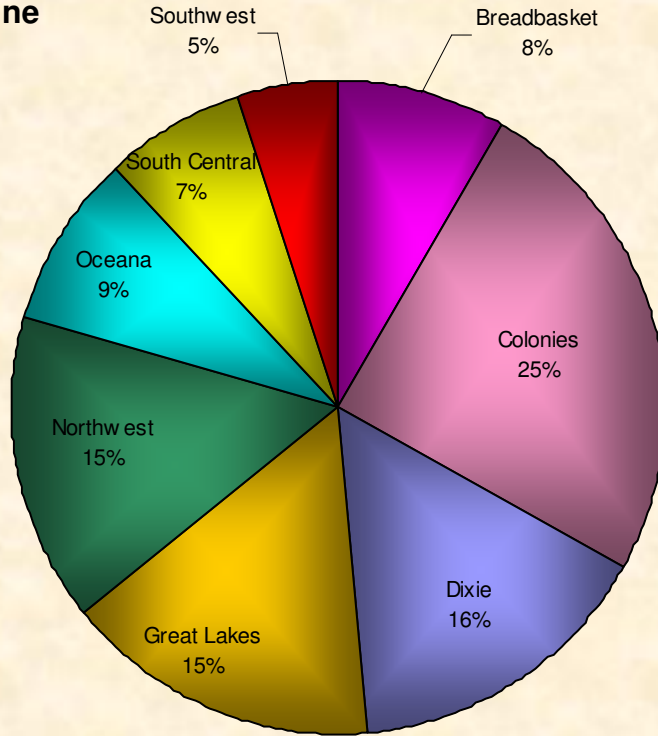

Zone

Number Participants Achieving Distance Milestones Per Zone - 2008

Age Group

Distance Milestones Achieved for Each Age Group - 2008

**% Total Distance  
per Zone**

**% Total Distance  
per Agegroup**

■ Total Distance

Total Distance (Miles) Per LMSC- 2008

**Total, Maximum and Average Distance in Miles Per Zone - 2008**

**Total, Maximum and Average Distance in Miles Per Age Group - 2008**

Number  
Participants

Male / Female Participants Per Zone - 2008

Male  
Female

Number  
Participants

Male / Female Participants Per Age Group - 2008

Male  
Female

Male / Female Participants Per LMSC - 2008

LMSC