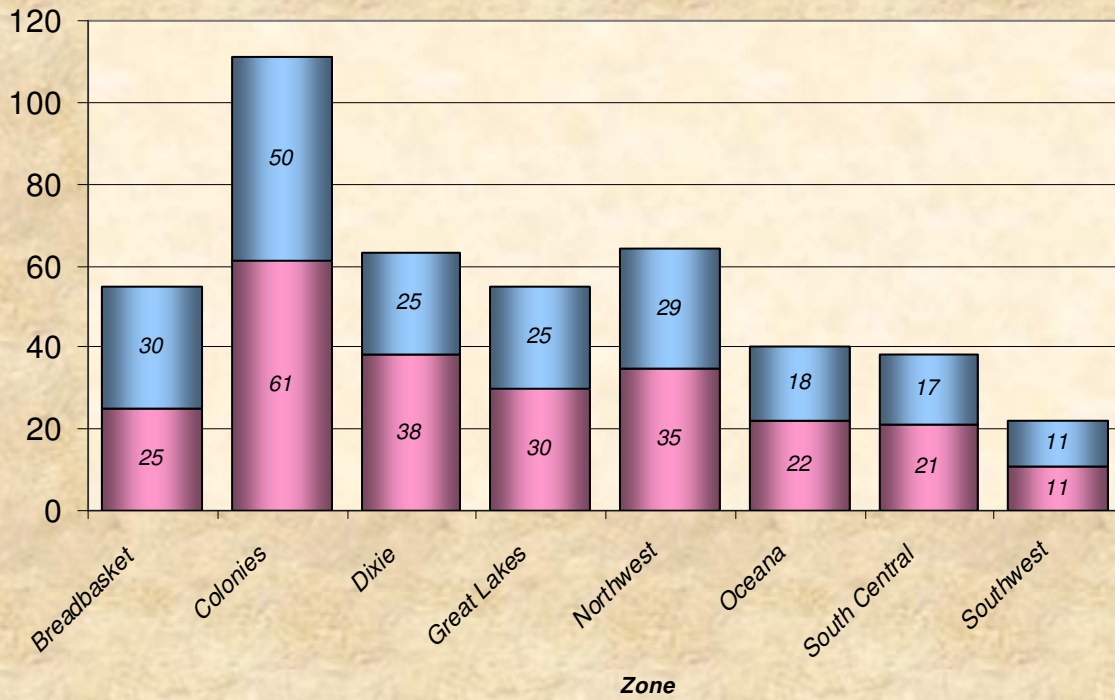

Zone

Number Participants Achieving Distance Milestones Per Zone - 2008

Age Group

Distance Milestones Achieved for Each Age Group - 2008

**% Total Distance  
per Zone**

**% Total Distance  
per Agegroup**

■ Total Distance

Total Distance (Miles) Per LMSC- 2008

**Total, Maximum and Average Distance in Miles Per Zone - 2008**

**Total, Maximum and Average Distance in Miles Per Age Group - 2008**

Number  
Participants

Male / Female Participants Per Zone - 2008

Male  
Female

Number  
Participants

Male / Female Participants Per Age Group - 2008

Male  
Female

Male / Female Participants Per LMSC - 2008

LMSC