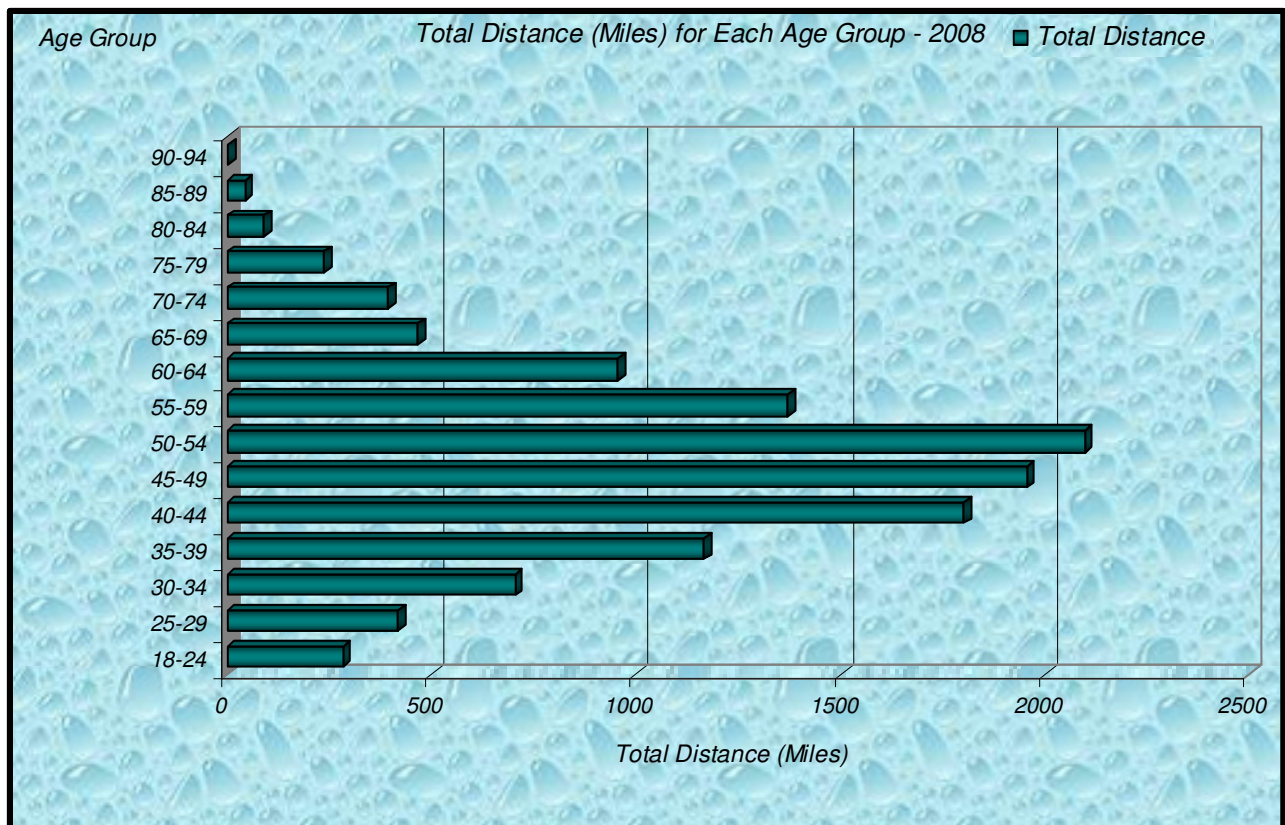

Zone

Number Participants Achieving Distance Milestones Per Zone - 2008

Age Group

Distance Milestones Achieved for Each Age Group - 2008

**% Total Distance  
per Zone**

**% Total Distance  
per Agegroup**

■ Total Distance

Total Distance (Miles) Per LMSC- 2008

**Total, Maximum and Average Distance in Miles Per Zone - 2008**

**Total, Maximum and Average Distance in Miles Per Age Group - 2008**

Number  
Participants

Male / Female Participants Per Zone - 2008

Male  
Female

Number  
Participants

Male / Female Participants Per Age Group - 2008

Male  
Female

Male / Female Participants Per LMSC - 2008

LMSC