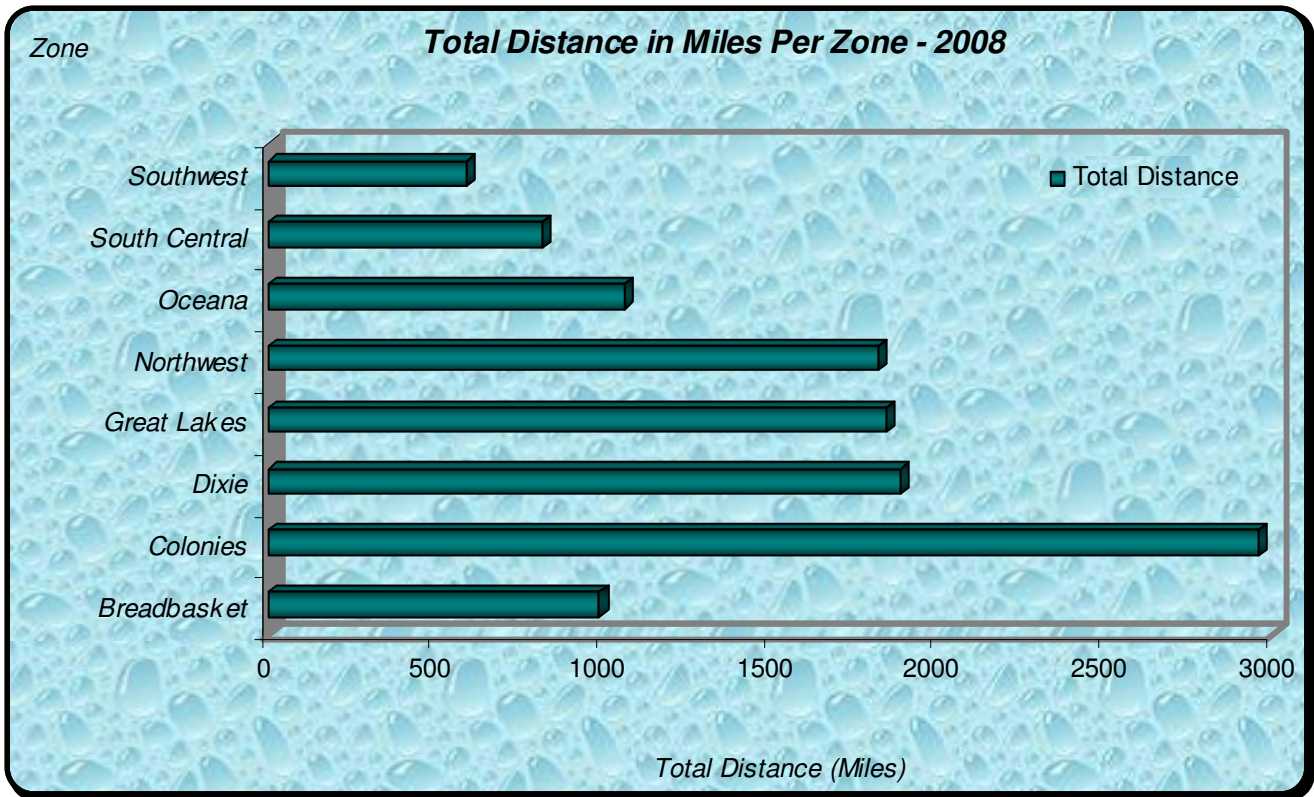

Zone

Number Participants Achieving Distance Milestones Per Zone - 2008

Age Group

Distance Milestones Achieved for Each Age Group - 2008

**% Total Distance  
per Zone**

**% Total Distance  
per Agegroup**

■ Total Distance

Total Distance (Miles) Per LMSC- 2008

**Total, Maximum and Average Distance in Miles Per Zone - 2008**

**Total, Maximum and Average Distance in Miles Per Age Group - 2008**

Number  
Participants

Male / Female Participants Per Zone - 2008