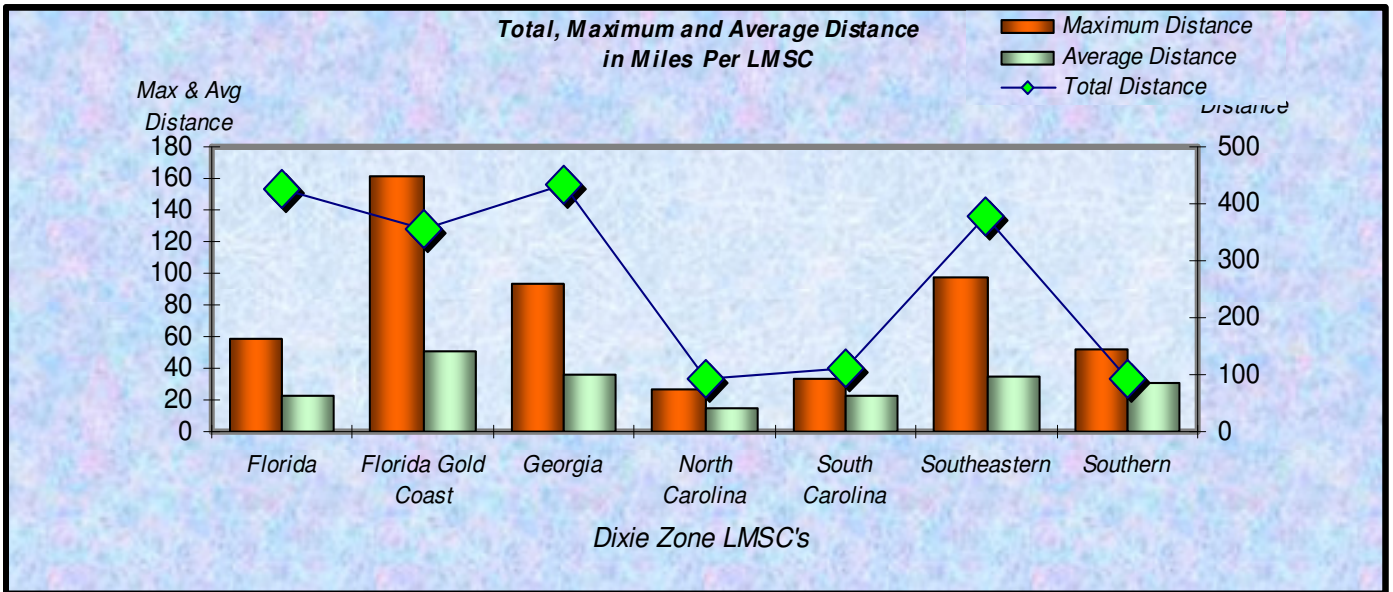

Zone

Number Participants Achieving Distance Milestones Per Zone - 2008

Age Group

Distance Milestones Achieved for Each Age Group - 2008

**% Total Distance  
per Zone**

**% Total Distance  
per Agegroup**

■ Total Distance

Total Distance (Miles) Per LMSC- 2008

**Total, Maximum and Average Distance in Miles Per Zone - 2008**

**Total, Maximum and Average Distance in Miles Per Age Group - 2008**

Number  
Participants

Male / Female Participants Per Zone - 2008

Male  
Female

Number  
Participants

Male / Female Participants Per Age Group - 2008

Male  
Female

Male / Female Participants Per LMSC - 2008

LMSC