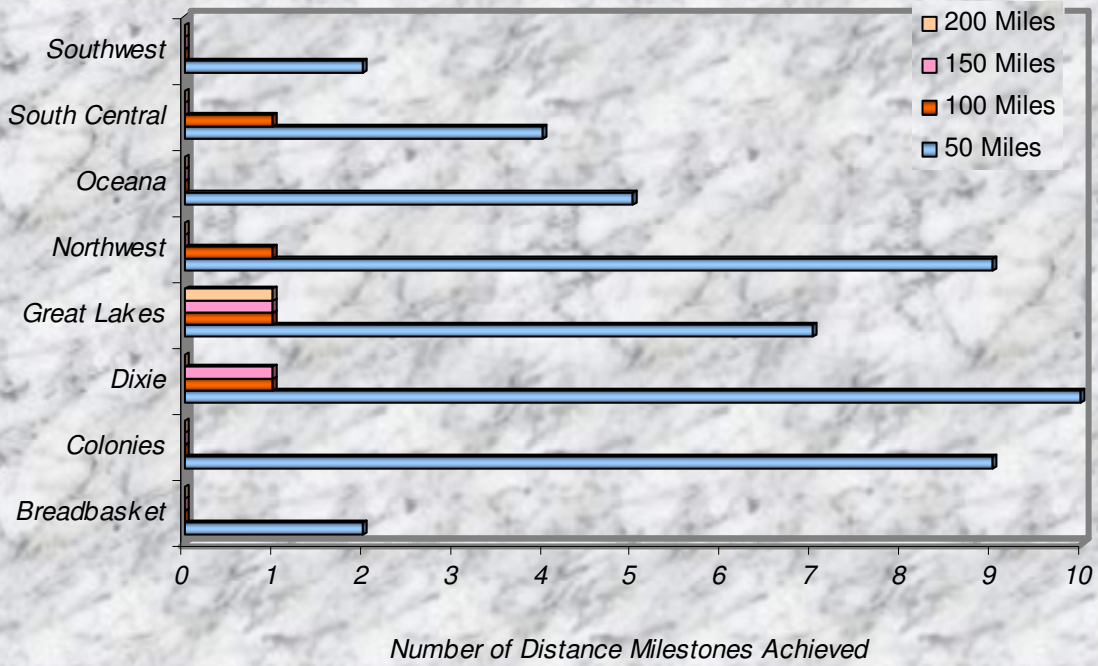

Zone

Number Participants Achieving Distance Milestones Per Zone - 2008

Age Group

Distance Milestones Achieved for Each Age Group - 2008

**% Total Distance  
per Zone**

**% Total Distance  
per Agegroup**

■ Total Distance

Total Distance (Miles) Per LMSC- 2008

**Total, Maximum and Average Distance in Miles Per Zone - 2008**

**Total, Maximum and Average Distance in Miles Per Age Group - 2008**

Number  
Participants

Male / Female Participants Per Zone - 2008

Male  
Female

Number  
Participants

Male / Female Participants Per Age Group - 2008

Male  
Female

Male / Female Participants Per LMSC - 2008

LMSC