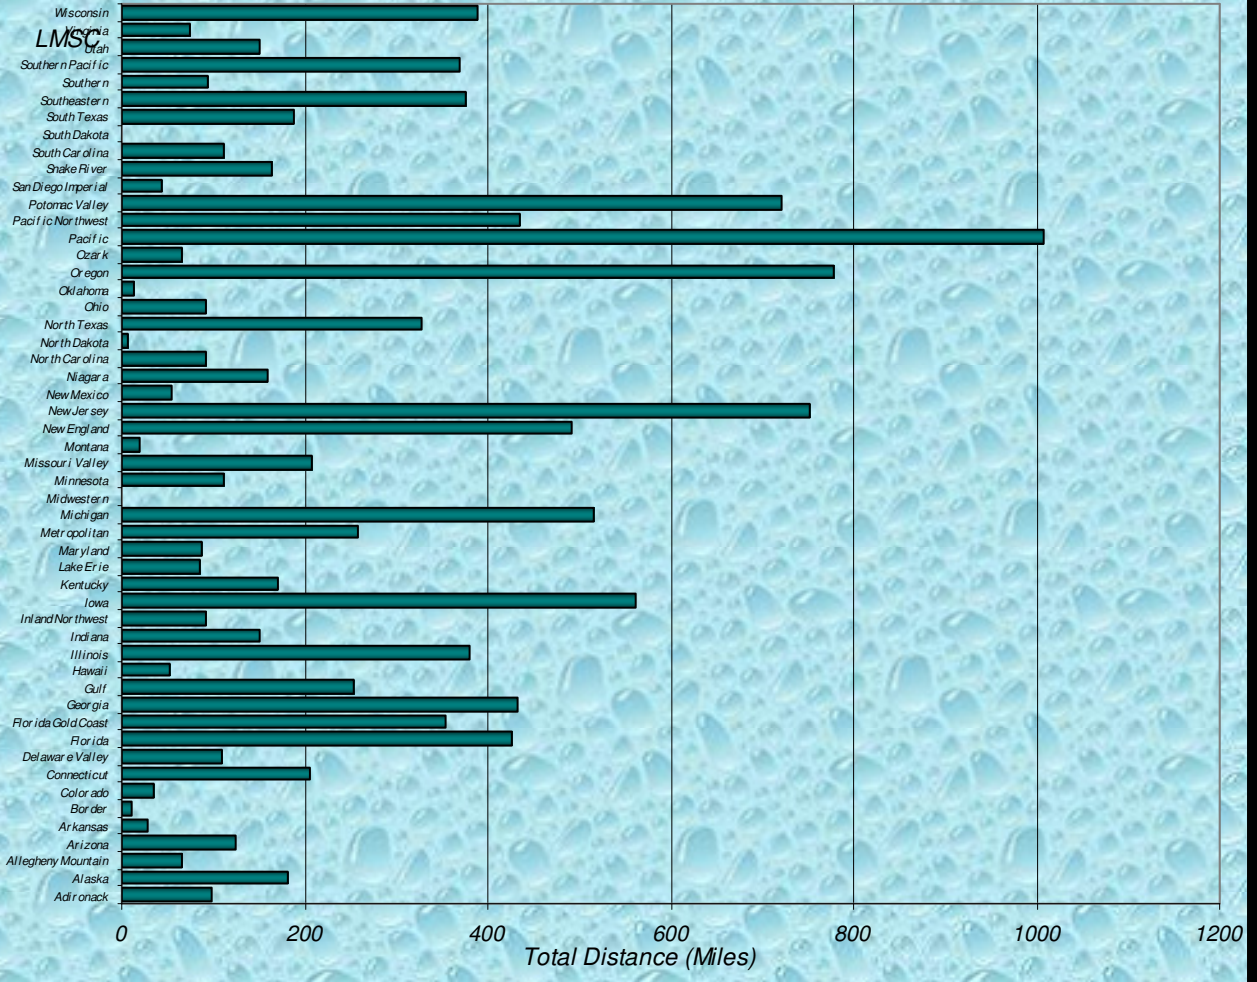

Zone

Number Participants Achieving Distance Milestones Per Zone - 2008

Age Group

Distance Milestones Achieved for Each Age Group - 2008

**% Total Distance  
per Zone**

**% Total Distance  
per Agegroup**

■ Total Distance

Total Distance (Miles) Per LMSC- 2008

**Total, Maximum and Average Distance in Miles Per Zone - 2008**

**Total, Maximum and Average Distance in Miles Per Age Group - 2008**

Number  
Participants

Male / Female Participants Per Zone - 2008

Male  
Female

Number  
Participants

Male / Female Participants Per Age Group - 2008

Male  
Female

Male / Female Participants Per LMSC - 2008

LMSC