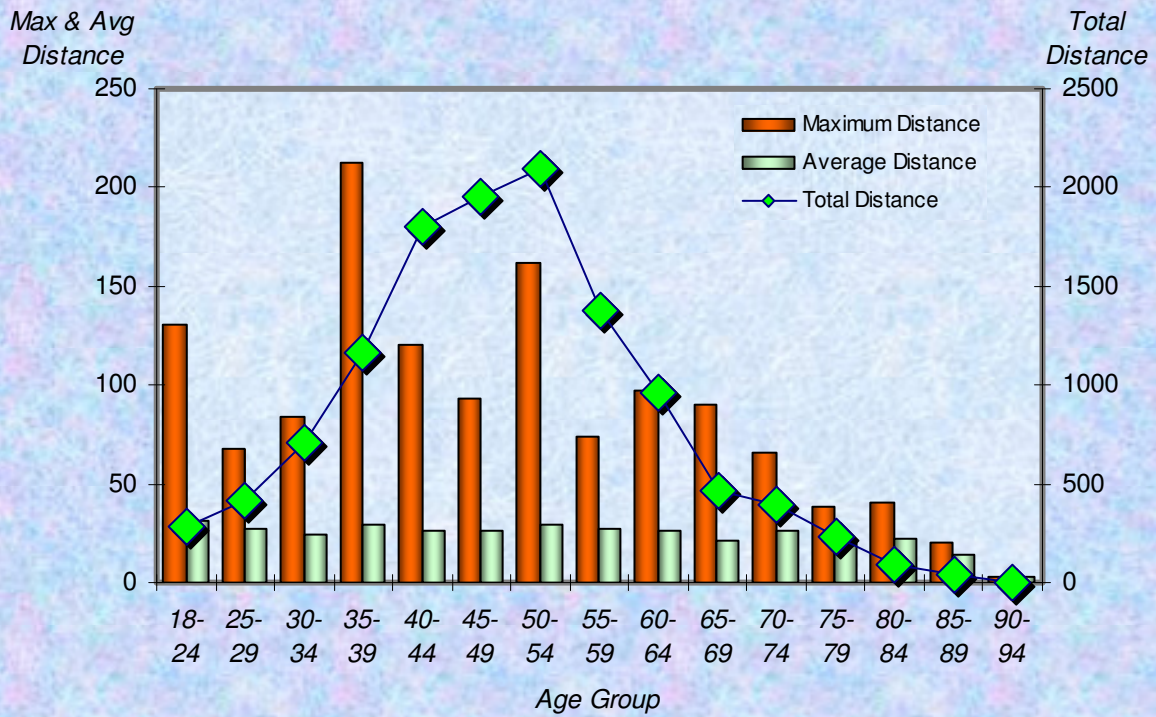

Zone

Number Participants Achieving Distance Milestones Per Zone - 2008

Age Group

Distance Milestones Achieved for Each Age Group - 2008

**% Total Distance  
per Zone**

**% Total Distance  
per Agegroup**

■ Total Distance

Total Distance (Miles) Per LMSC- 2008

**Total, Maximum and Average Distance in Miles Per Zone - 2008**

**Total, Maximum and Average Distance in Miles Per Age Group - 2008**

Number  
Participants

Male / Female Participants Per Zone - 2008

Male  
Female

Number  
Participants

Male / Female Participants Per Age Group - 2008

Male  
Female

Male / Female Participants Per LMSC - 2008

LMSC