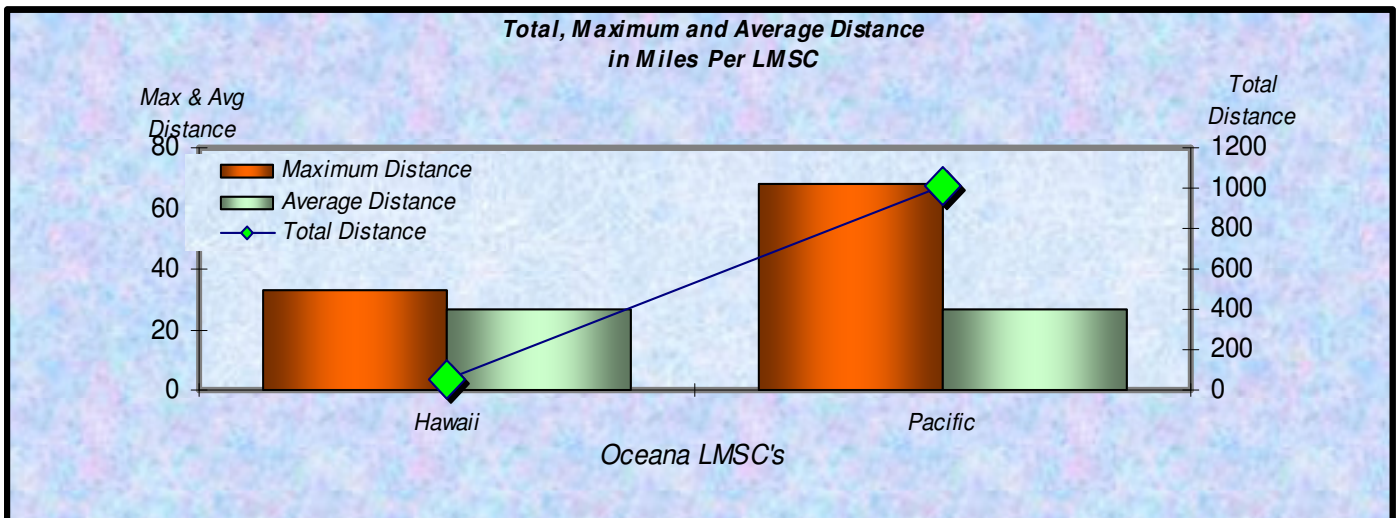

Zone

Number Participants Achieving Distance Milestones Per Zone - 2008

Age Group

Distance Milestones Achieved for Each Age Group - 2008

**% Total Distance  
per Zone**

**% Total Distance  
per Agegroup**

■ Total Distance

Total Distance (Miles) Per LMSC- 2008

**Total, Maximum and Average Distance in Miles Per Zone - 2008**

**Total, Maximum and Average Distance in Miles Per Age Group - 2008**

Number  
Participants

Male / Female Participants Per Zone - 2008

Male  
Female

Number  
Participants

Male / Female Participants Per Age Group - 2008

Male  
Female

Male / Female Participants Per LMSC - 2008

LMSC