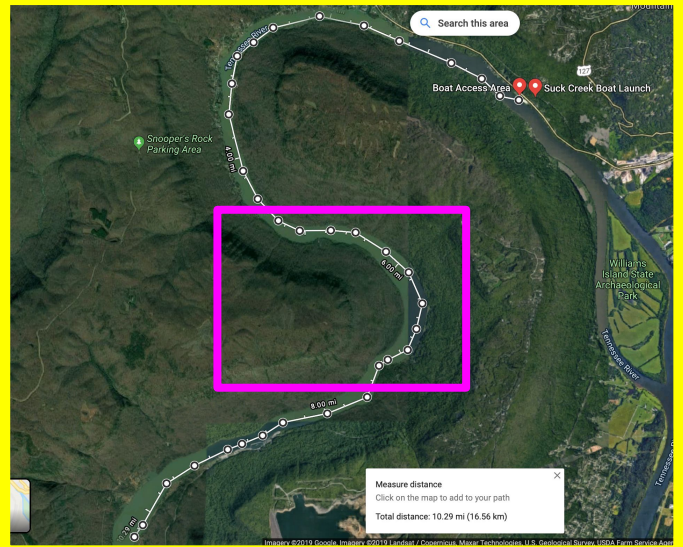

THE POT
HOUSE 5 MI

5 Search this area

5.00 mi

6

6.00 mi

7.00 mi

7

8

8.00 mi

Tennessee River

9.00 mi

Measure distance
Click on the map to add to your path
Total distance: 10.29 mi (16.56 km)

The
2nd
Curve

9

Bill McNabb Gulf

Raccoon Mountain River Trailhead

9.00 mi

8.50 mi

9.50 mi

Hogpen Branch

Raccoon Mountain Visitor Center

Living Water

10

McNabb Spring

John McNabb Branch

Savannah Towhead

2.00 mi

10.3

mi

Measure distance ✕

Click on the map to add to your path

Total distance: 10.29 mi (16.56 km)