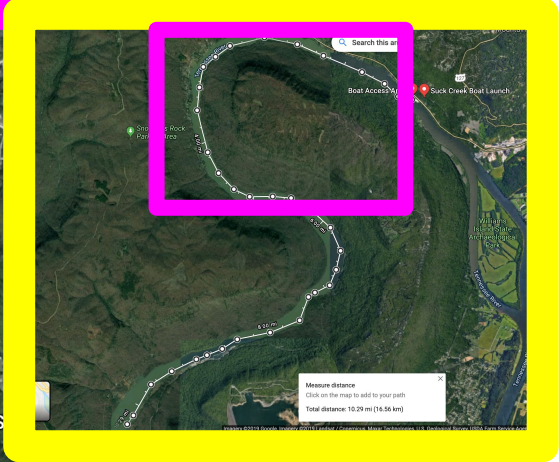

Swim the Suck Course Overview

SUCK CREEK BOAT RAMP

SWIM START

1907 Suck Creek Rd
Chattanooga, TN 37401

Swimmers park at finish line. Busses Drop Swimmers off here.

Race Morning Check-in

EMT Ambulance on site for first half of race.

0.5 mi

Search this area

Swim Start -Suck Creek Boat Launch. River Crossing and Meet up Buoys

Measure distance
Click on the map to add to your path
Total distance: 10.29 mi (16.56 km)

Mile
Markers

Course Details- The 1st Curve

THE POT
HOUSE 5 MI

5 Search this area

5.00 mi

6

6.00 mi

7.00 mi

7

8

John McNabb Branch

Savannah Towhead

2.00 mi

10.3

mi

Measure distance ✕

Click on the map to add to your path

Total distance: 10.29 mi (16.56 km)