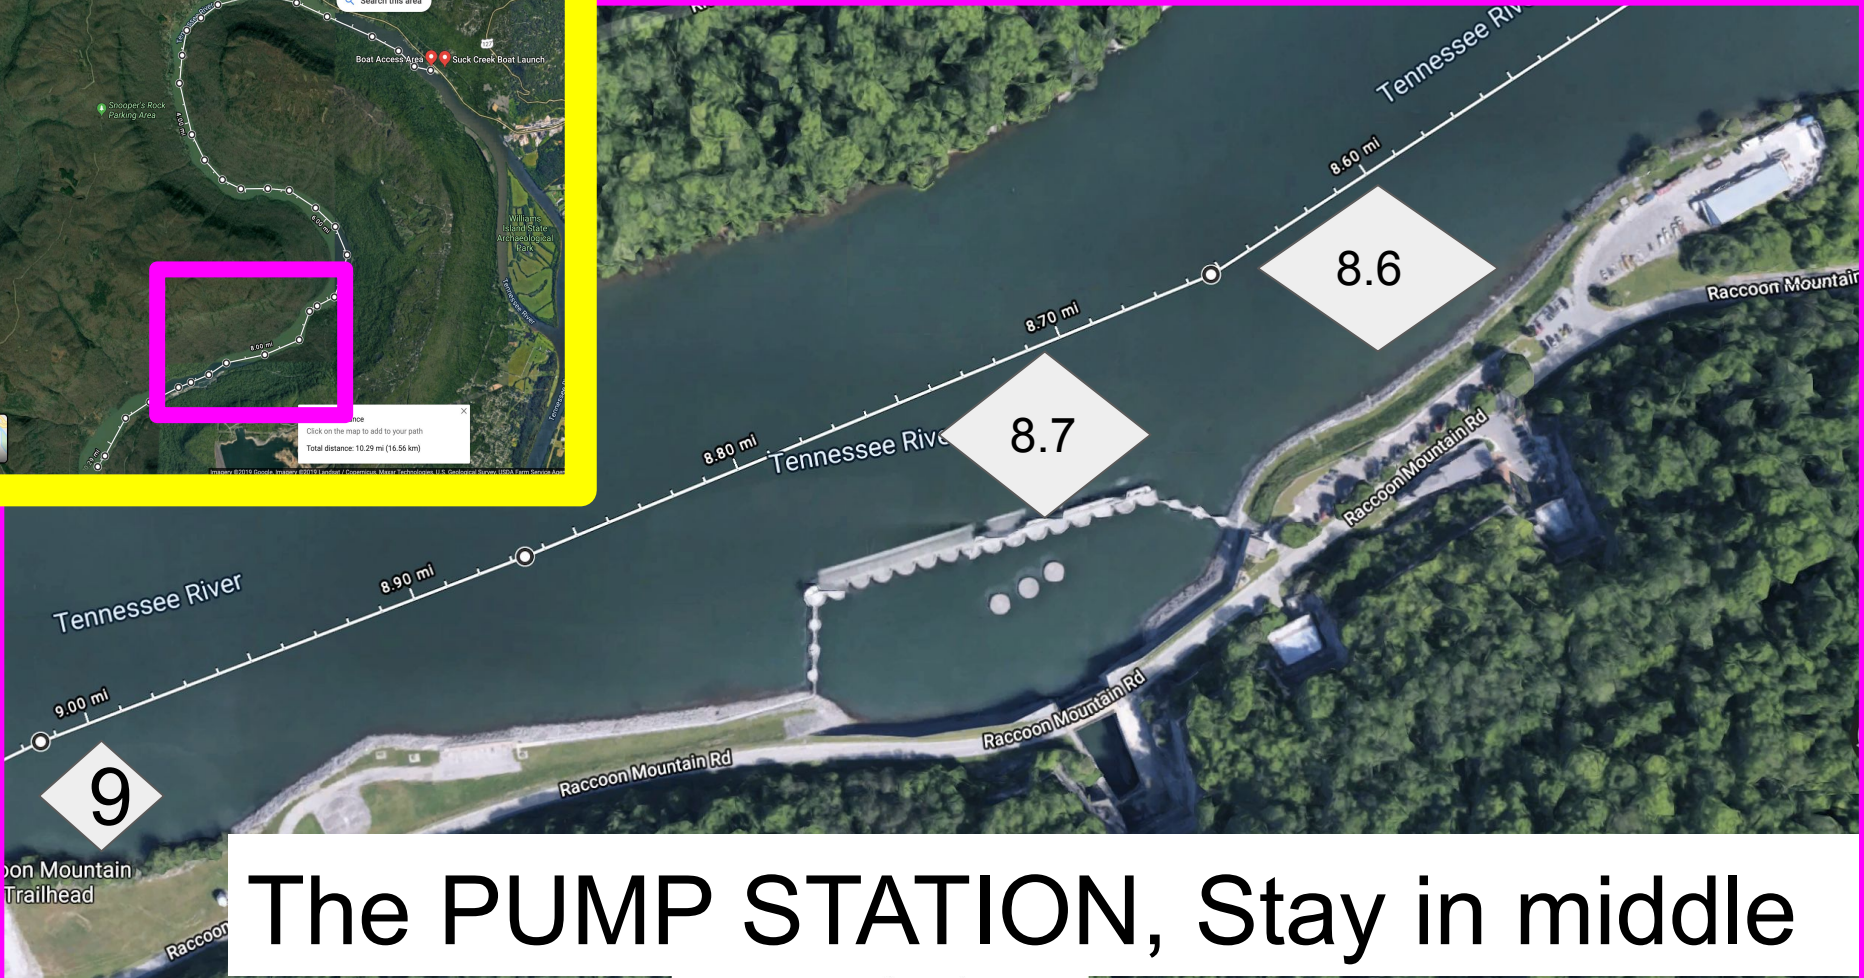

THE POT
HOUSE 5 MI

5 Search this area

5.00 mi

6

6.00 mi

7.00 mi

7

8

8.00 mi

Tennessee River

9.00 mi

Measure distance
Click on the map to add to your path
Total distance: 10.29 mi (16.56 km)

The
2nd
Curve

9

Bill McNabb Gulf

Raccoon Mountain River Trailhead

9.00 mi

8.50 mi

9.50 mi

Hogpen Branch

Raccoon Mountain Visitor Center

Living Water

10

McNabb Spring

John McNabb Branch

Savannah Towhead

2.00 mi

10.3

mi

Measure distance ✕

Click on the map to add to your path

Total distance: 10.29 mi (16.56 km)