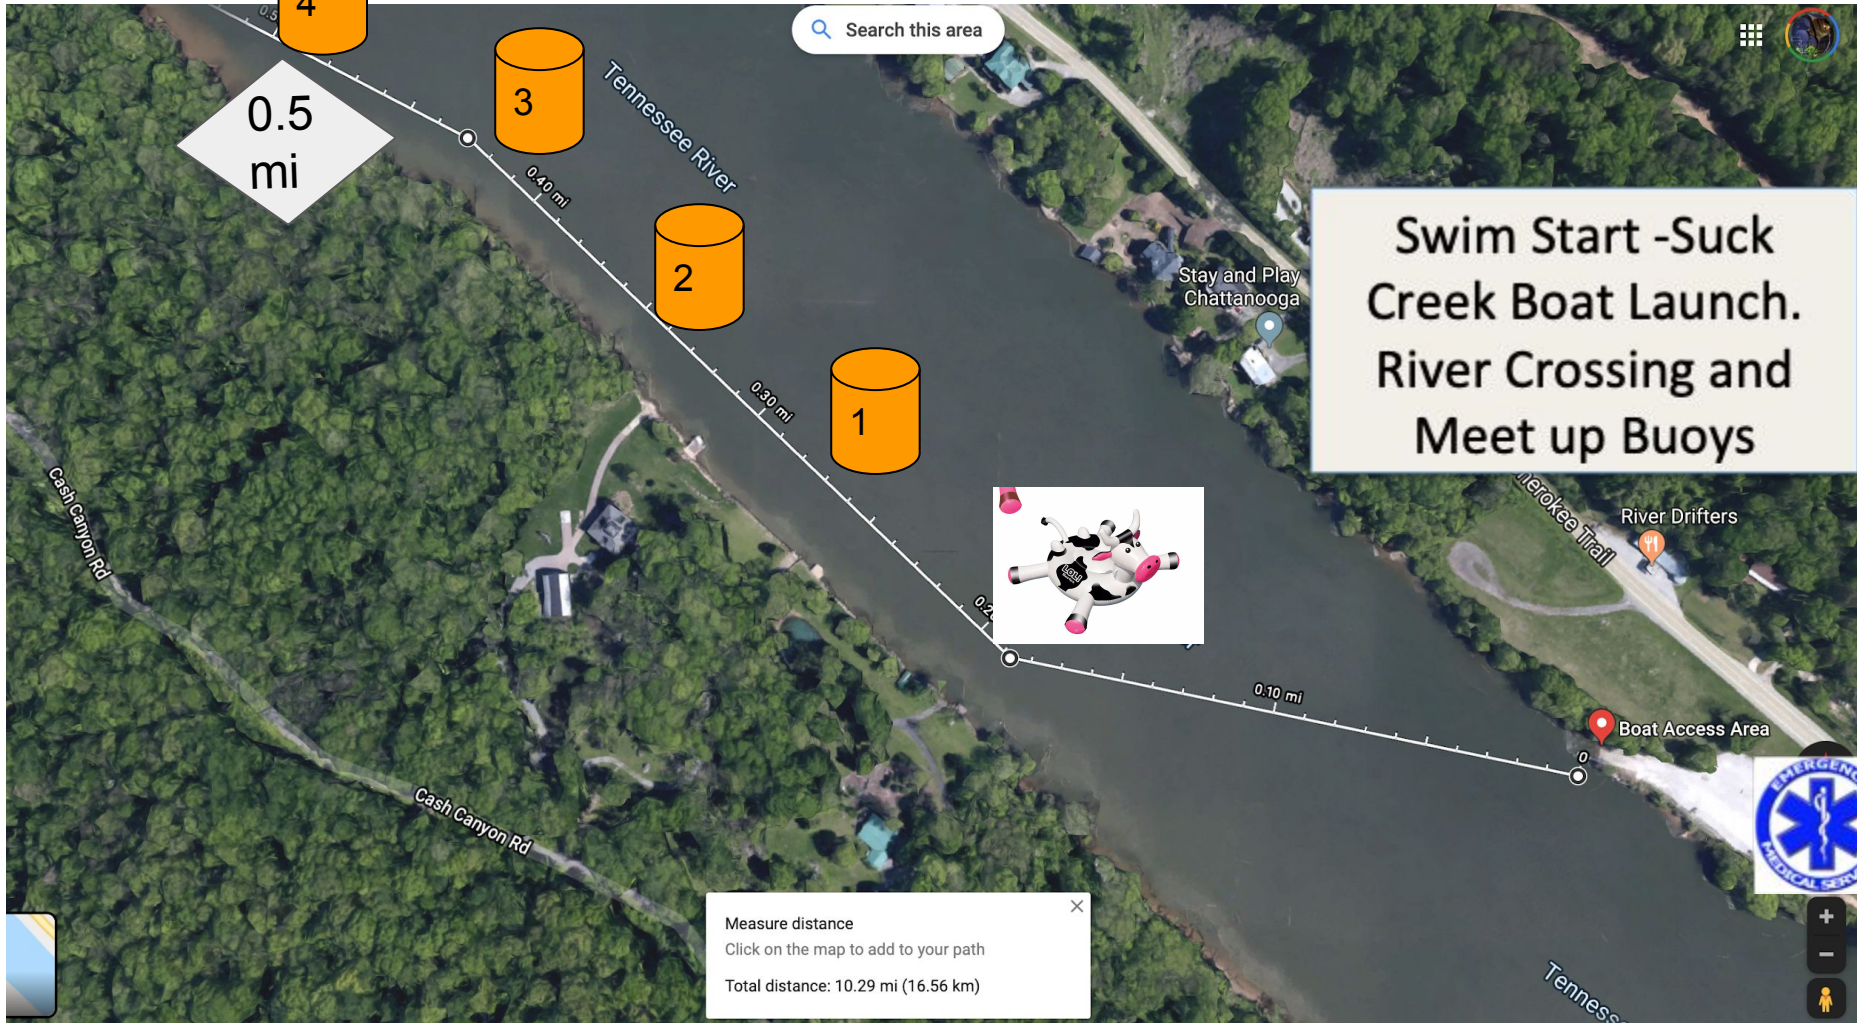

Swim the Suck Course Overview

SUCK CREEK BOAT RAMP

SWIM START

1907 Suck Creek Rd
Chattanooga, TN 37401

Swimmers park at finish line. Busses Drop Swimmers off here.

Race Morning Check-in

EMT Ambulance on site for first half of race.

THE POT
HOUSE 5 MI

5 Search this area

5.00 mi

6

6.00 mi

7.00 mi

7

8

9.00 mi

8.50 mi

9.50 mi

Hogpen Branch

Raccoon Mountain Visitor Center

Living Water

10

McNabb Spring

Laurel Falls

Swim Finish Line

Tennessee River Gardens