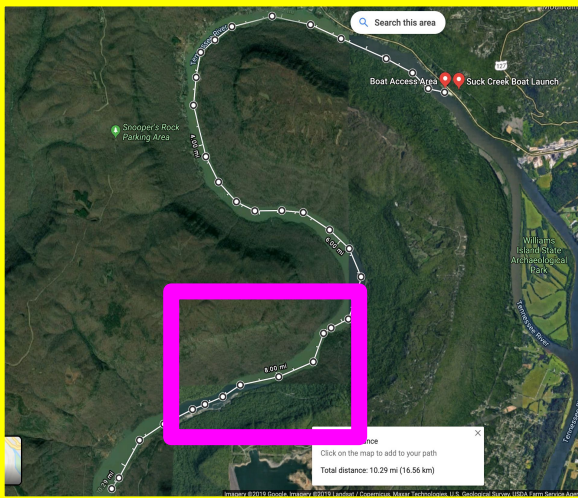

Swim the Suck Course Overview

SUCK CREEK BOAT RAMP

SWIM START

1907 Suck Creek Rd
Chattanooga, TN 37401

Swimmers park at finish line. Busses Drop Swimmers off here.

Race Morning Check-in

EMT Ambulance on site for first half of race.

THE POT
HOUSE 5 MI

5 Search this area

5.00 mi

6

6.00 mi

7.00 mi

7

8

8.00 mi

Tennessee River

9.00 mi

Measure distance
Click on the map to add to your path
Total distance: 10.29 mi (16.56 km)

The
2nd
Curve

9

Bill McNabb Gulf

Raccoon Mountain River Trailhead

9.00 mi

8.50 mi

9.50 mi

Hogpen Branch

Raccoon Mountain Visitor Center

Living Water

10

McNabb Spring