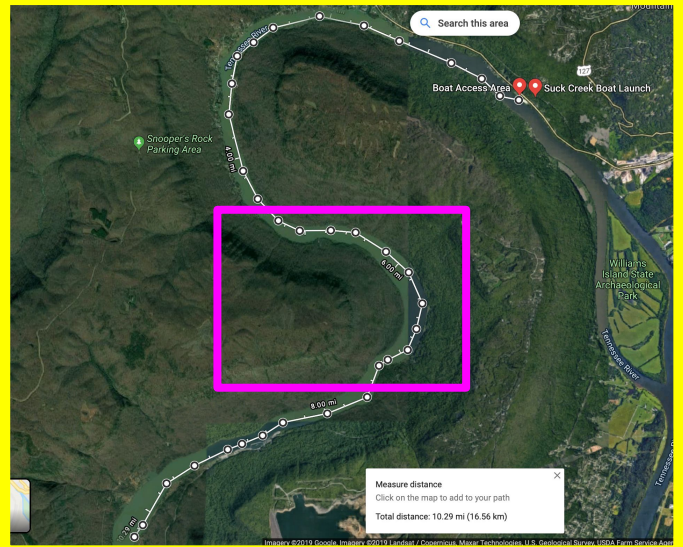

Swim the Suck Course Overview

SUCK CREEK BOAT RAMP

SWIM START

1907 Suck Creek Rd
Chattanooga, TN 37401

Swimmers park at finish line. Busses Drop Swimmers off here.

Race Morning Check-in

EMT Ambulance on site for first half of race.

THE POT
HOUSE 5 MI

5 Search this area

5.00 mi

6

6.00 mi

7.00 mi

7

8

8.00 mi

Tennessee River

9.00 mi

Measure distance
Click on the map to add to your path
Total distance: 10.29 mi (16.56 km)

The
2nd
Curve

The PUMP STATION, Stay in middle

9

Bill McNabb Gulf

Raccoon Mountain River Trailhead

9.00 mi

8.50 mi

9.50 mi

Hogpen Branch

Raccoon Mountain Visitor Center

Living Water

10