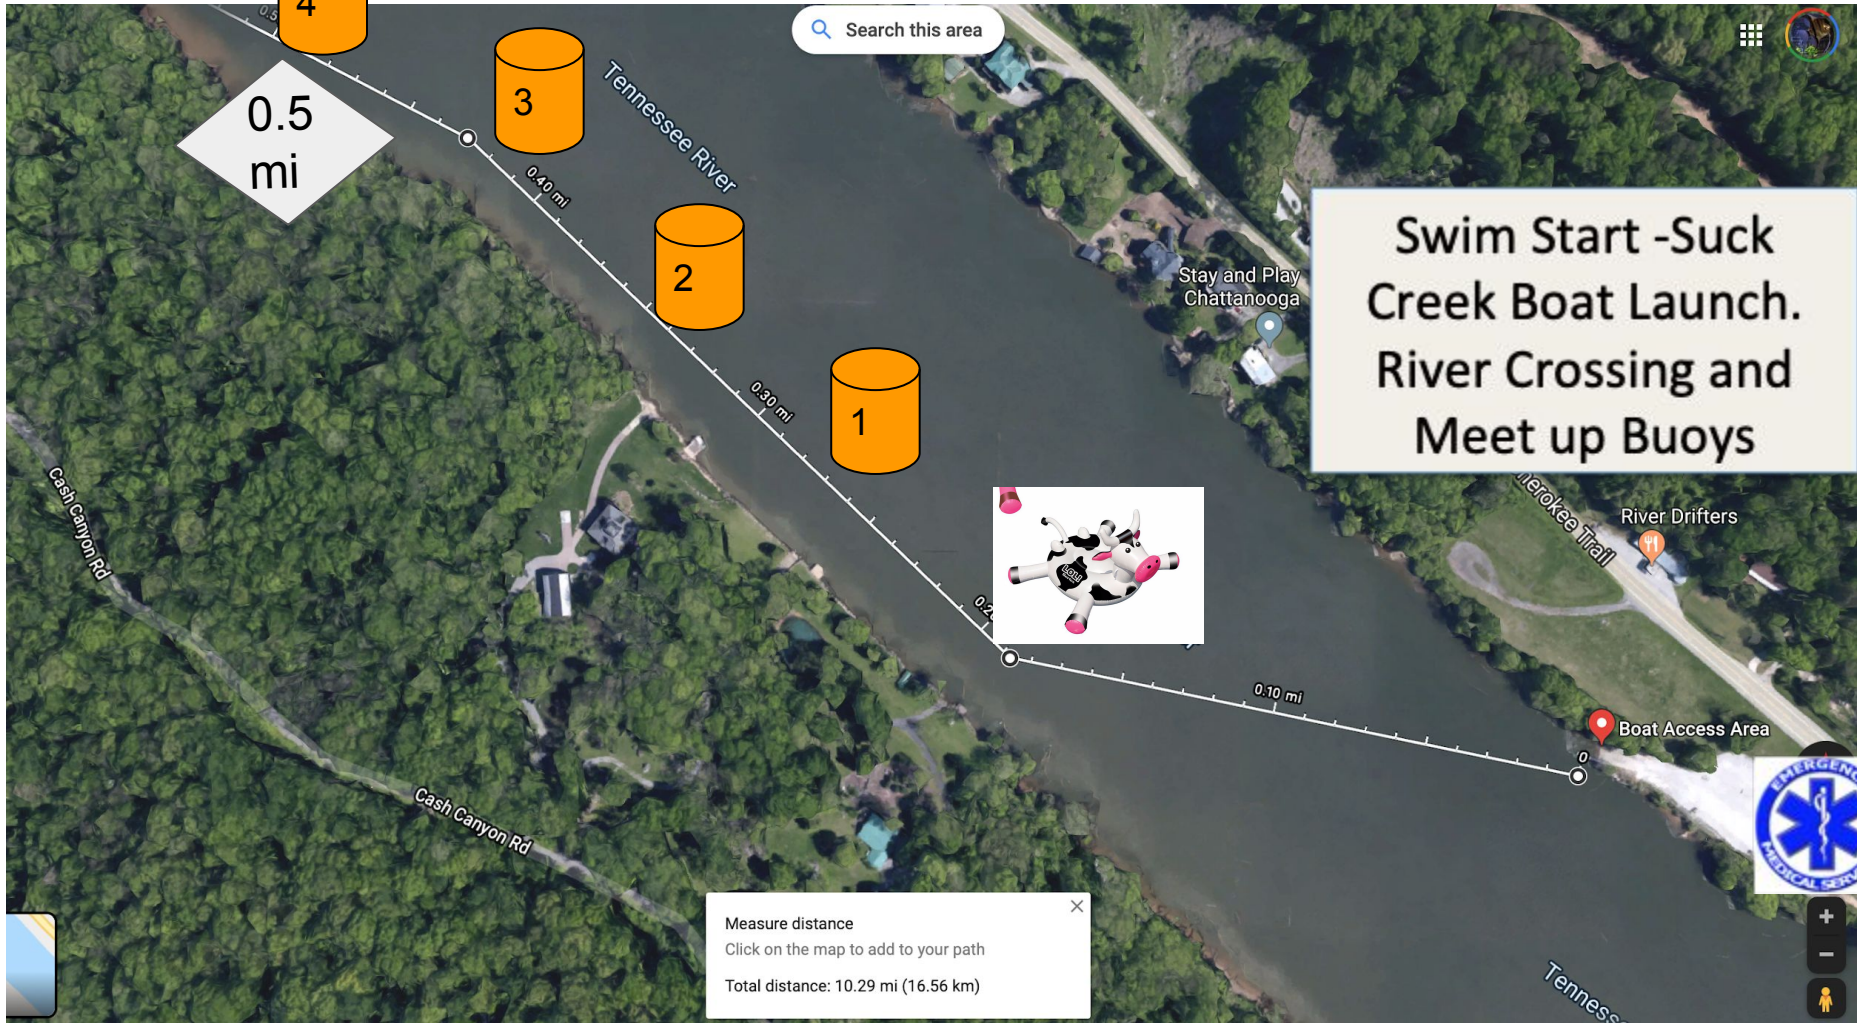

Swim the Suck Course Overview

SUCK CREEK BOAT RAMP

SWIM START

1907 Suck Creek Rd
Chattanooga, TN 37401

Swimmers park at finish line. Busses Drop Swimmers off here.

Race Morning Check-in

EMT Ambulance on site for first half of race.

THE POT
HOUSE 5 MI

5 Search this area

5.00 mi

6

6.00 mi

7.00 mi

7

8

Raccoon Mountain River Trailhead

9.00 mi

8.50 mi

9.50 mi

Hogpen Branch

Raccoon Mountain Visitor Center

Living Water

10

Total distance: 10.29 mi (16.56 km)

Laurel Falls

Swim Finish Line

Tennessee River Gardens