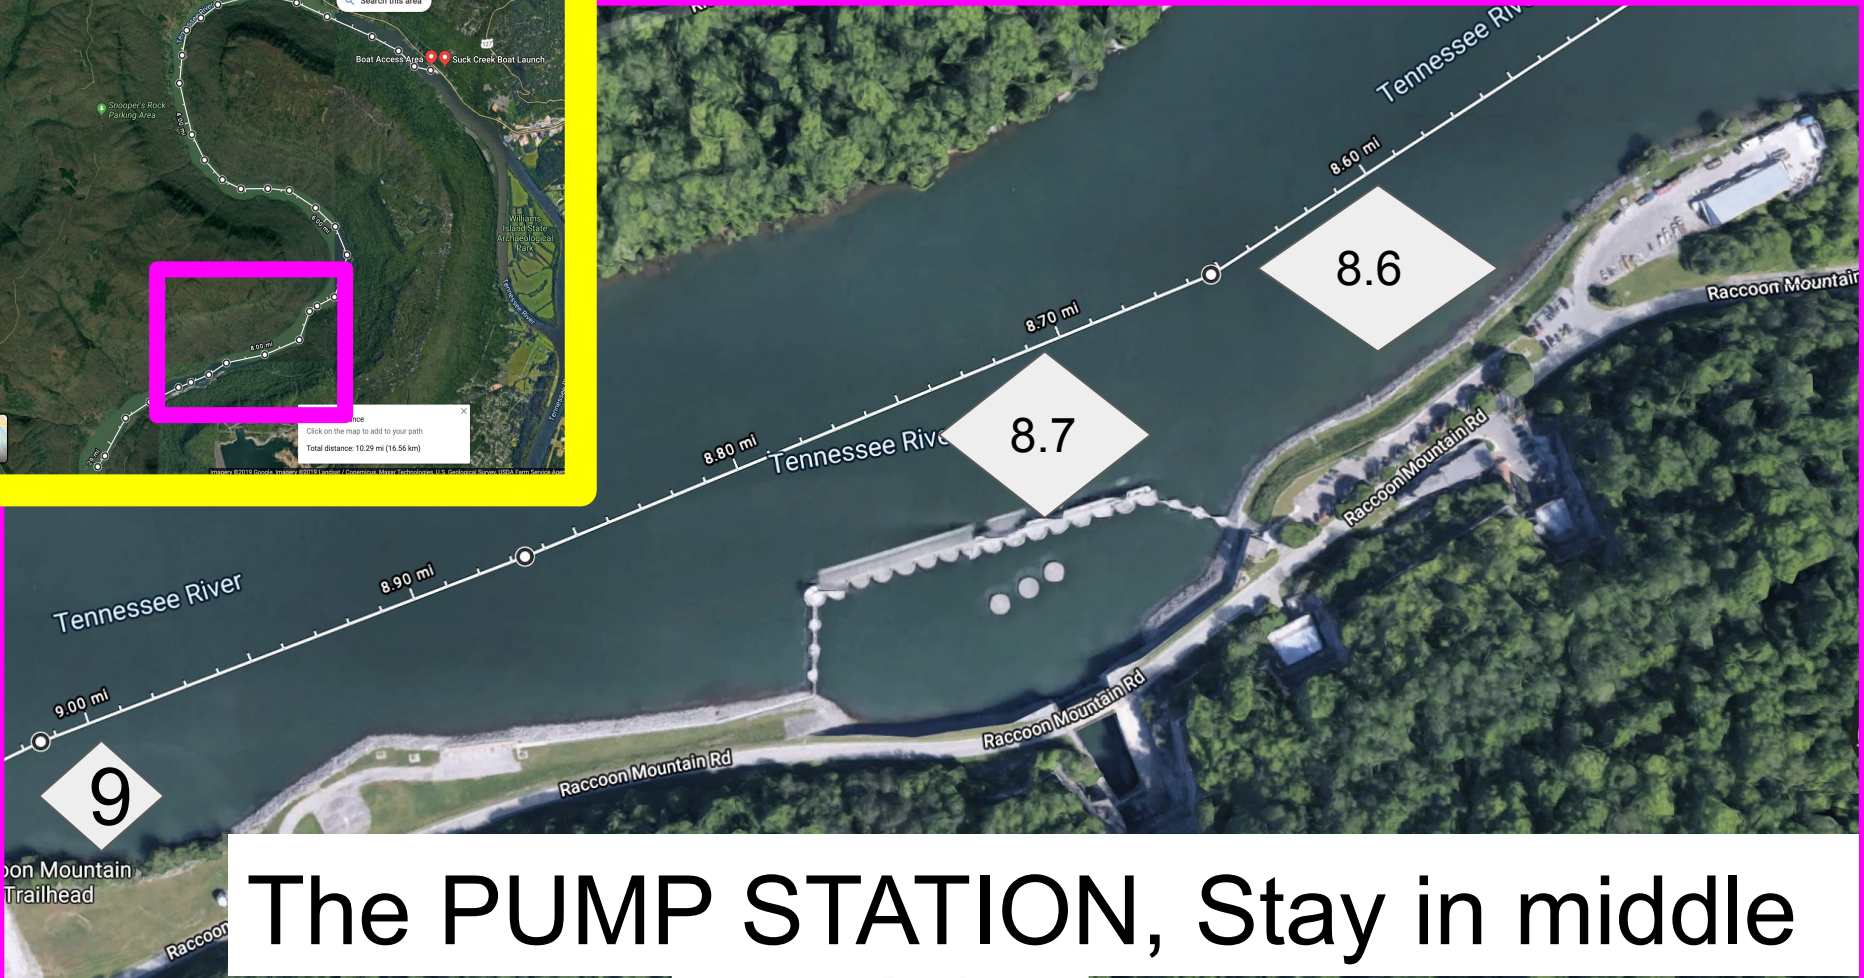

THE POT
HOUSE 5 MI

5 Search this area

5.00 mi

6

6.00 mi

7.00 mi

7

8

8.00 mi

Tennessee River

9.00 mi

Measure distance
Click on the map to add to your path
Total distance: 10.29 mi (16.56 km)

The
2nd
Curve

The PUMP STATION, Stay in middle

9

Bill McNabb Gulf

Raccoon Mountain River Trailhead

9.00 mi

8.50 mi

9.50 mi

Hogpen Branch

Raccoon Mountain Visitor Center

Living Water

10