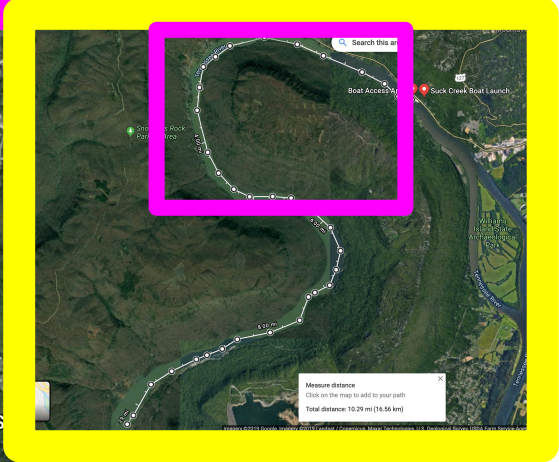

Swim the Suck Course Overview

SUCK CREEK BOAT RAMP

SWIM START

1907 Suck Creek Rd
Chattanooga, TN 37401

Swimmers park at finish line. Busses Drop Swimmers off here.

Race Morning Check-in

EMT Ambulance on site for first half of race.

0.5 mi

Search this area

Swim Start -Suck Creek Boat Launch. River Crossing and Meet up Buoys

Measure distance
Click on the map to add to your path
Total distance: 10.29 mi (16.56 km)

Mile
Markers

Course Details- The 1st Curve

THE POT
HOUSE 5 MI

5 Search this area

5.00 mi

6

6.00 mi

7.00 mi

7

8

McNabb Spring

John McNabb Branch

Savannah Towhead

2.00 mi

10.3

mi

Measure distance ✕

Click on the map to add to your path