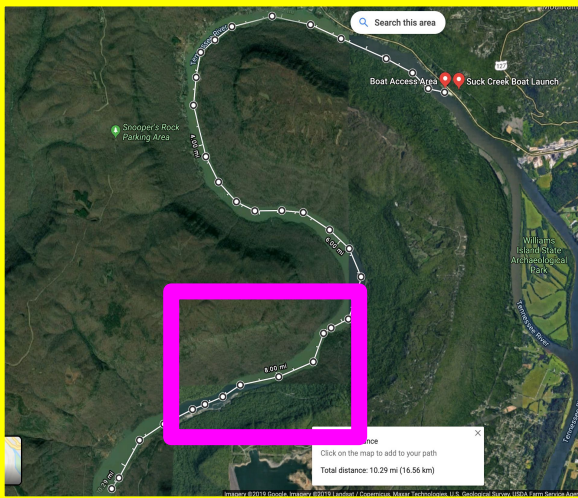

Swim the Suck Course Overview

SUCK CREEK BOAT RAMP

SWIM START

1907 Suck Creek Rd
Chattanooga, TN 37401

Swimmers park at finish line. Busses Drop Swimmers off here.

Race Morning Check-in

EMT Ambulance on site for first half of race.

THE POT
HOUSE 5 MI

5 Search this area

5.00 mi

6

6.00 mi

7.00 mi

7

8

8.00 mi

Tennessee River

9.00 mi

Measure distance
Click on the map to add to your path
Total distance: 10.29 mi (16.56 km)

The
2nd
Curve

The PUMP STATION, Stay in middle

9

Bill McNabb Gulf

Raccoon Mountain River Trailhead

9.00 mi

8.50 mi

9.50 mi

Hogpen Branch

Raccoon Mountain Visitor Center

Living Water

10