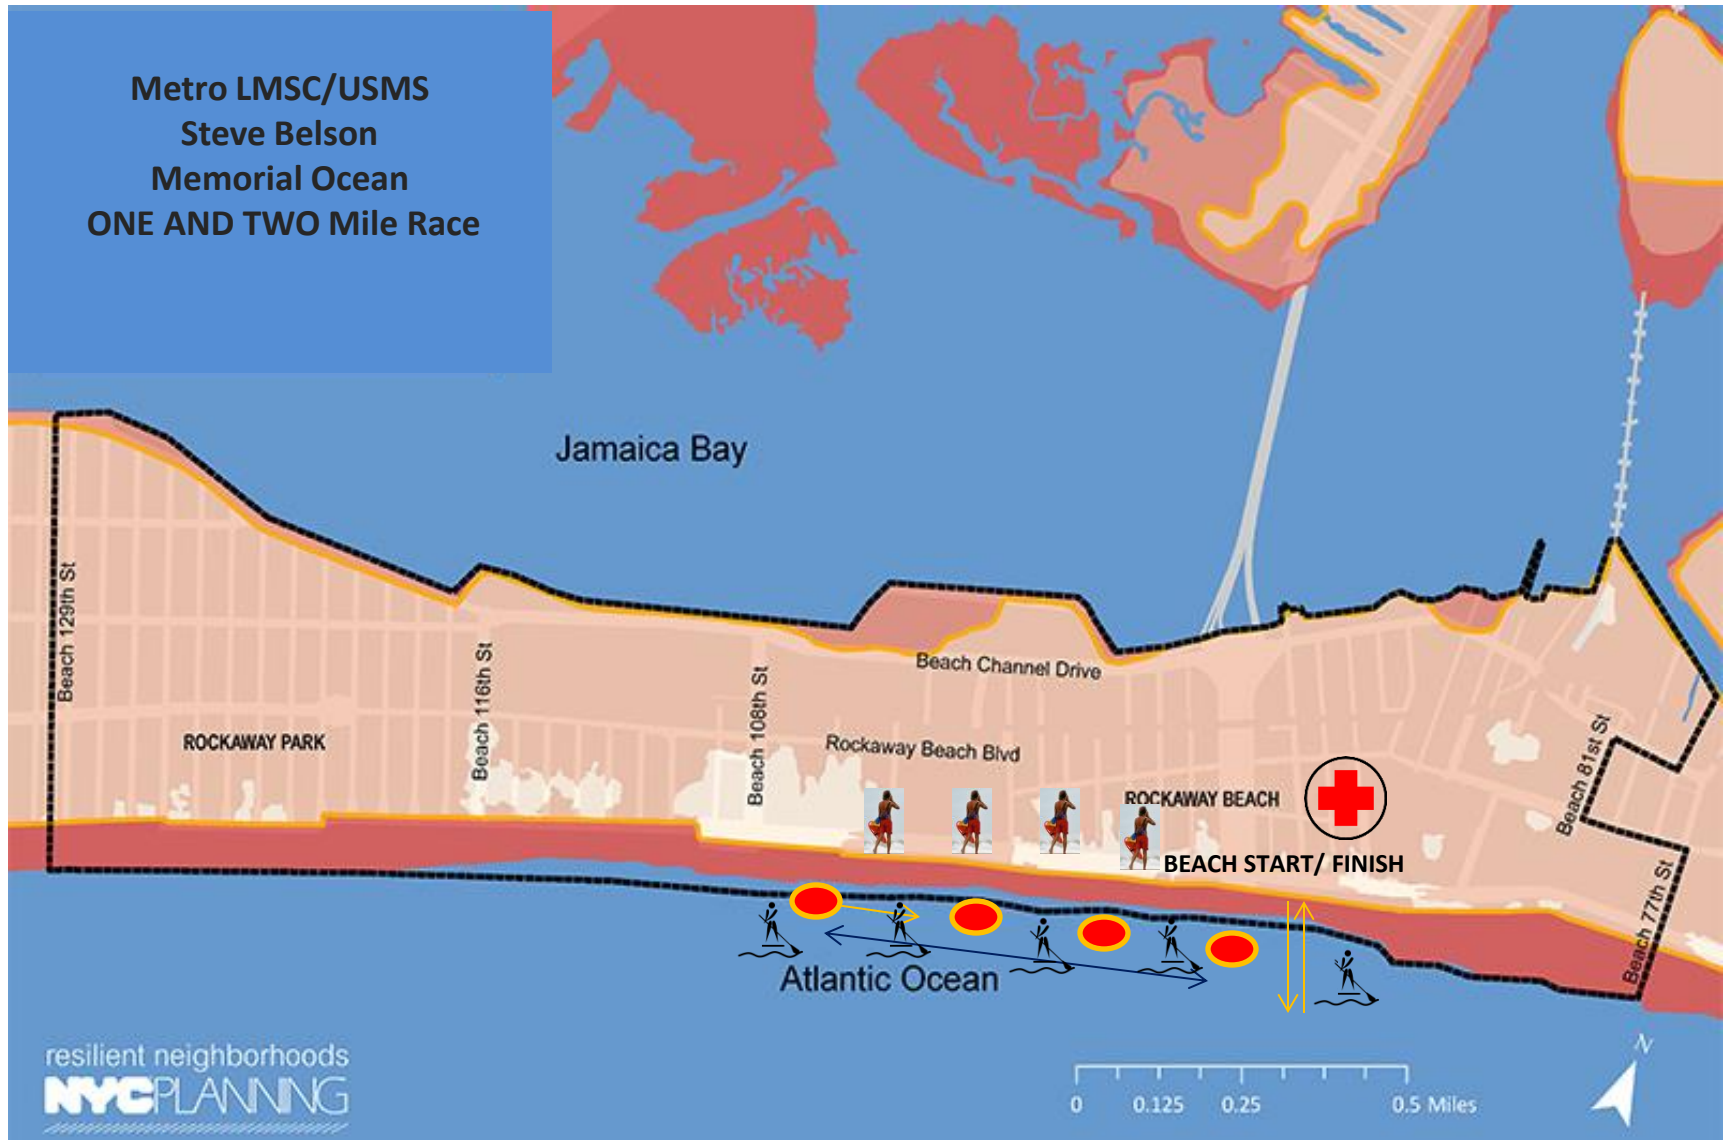

Metro LMSC/USMS
Steve Belson
Memorial Ocean
ONE AND TWO Mile Race

**HALF MILE OUT AND BACK. RIGHT SHOULDER TURNS AROUND START AND ½ MILE BUOY.
LEFT SHOULDER TURN AT FINISH BUOY. BEACH RUN FINISH THROUGH FLAGS.
ONE MILE – ONE LOOP. TWO MILE – TWO LOOPS.**