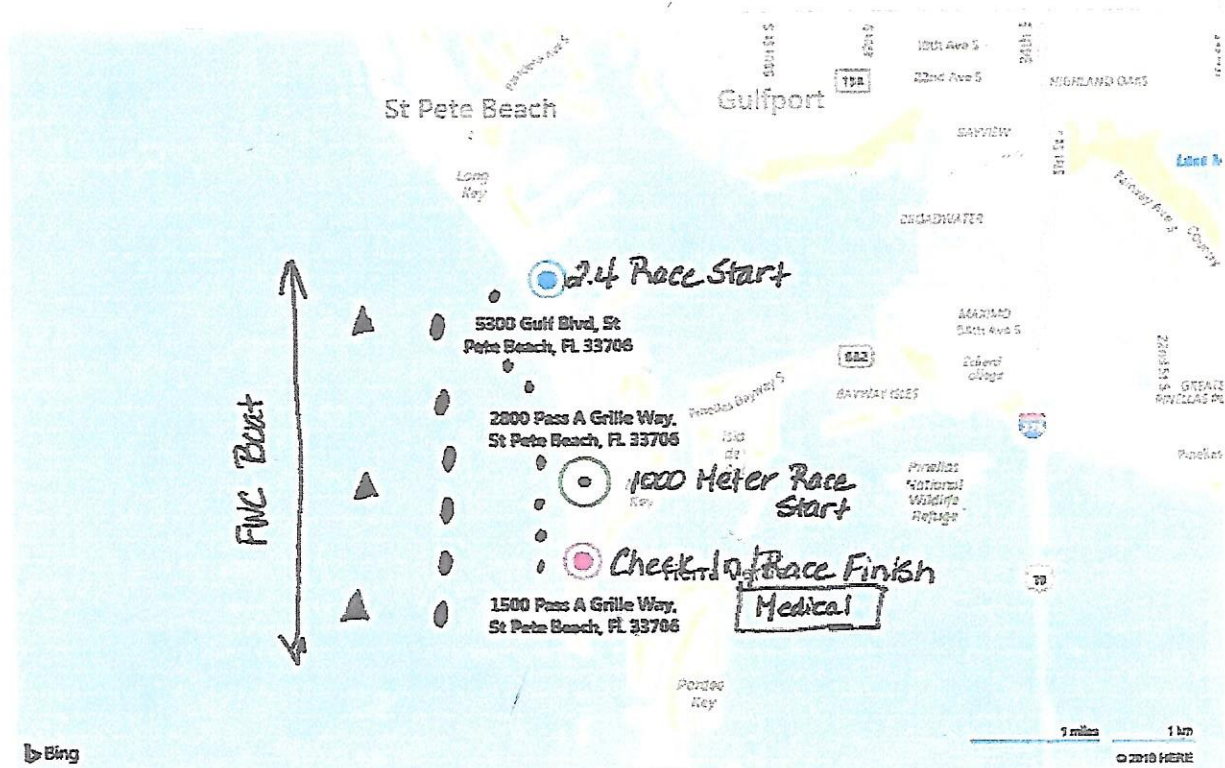

bing maps

2800 Pass A Grille Way, St Pete Beach, FL 33706

Type your notes here.

- ARC Lifeguards
- ◆ Volunteer Kayakers/Paddleboards
- ▲ Buoys