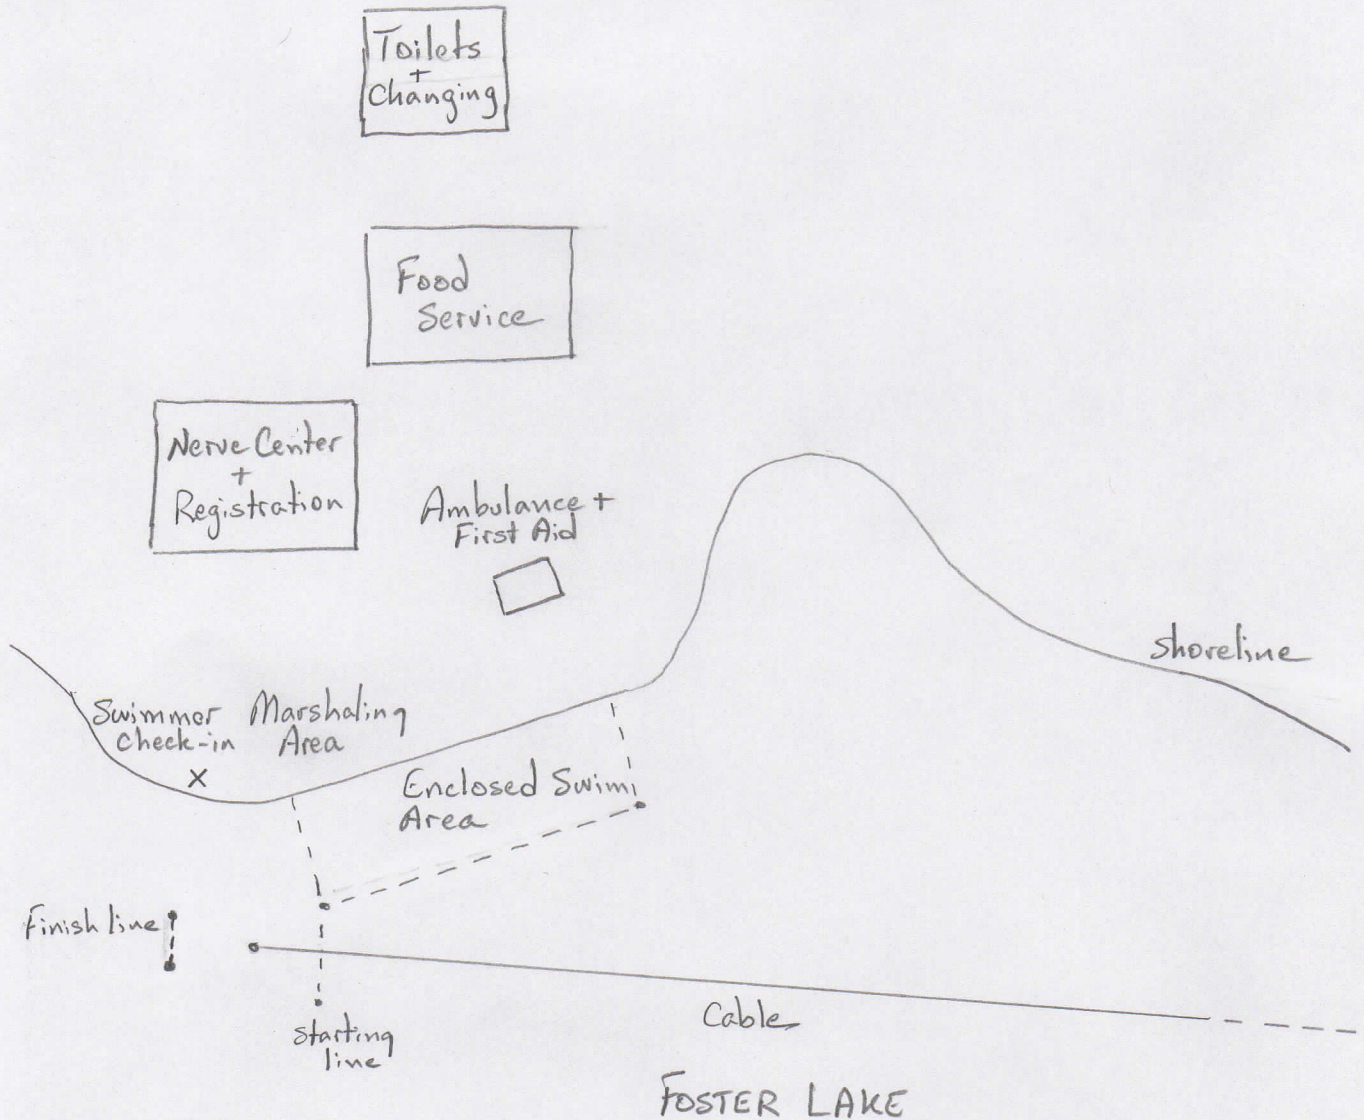

Foster Lake Cable Swims

Site Map & Safety Craft Coverage Plan

Site Map:

Safety Craft Coverage: All cable swims will use 8-10 spotters and 2 rescue craft, staggered equally on each side of the cable and finish zone. We will employ accordion-style coverage (spotters and rescue craft move to fixed positions with the first wave of swimmers, hold position during the swim, and return with the final swimmers). All spotter and rescue craft will flank the cable for coverage and directional control (except as needed). The evacuation point is the shoreline on the north side of the cable.