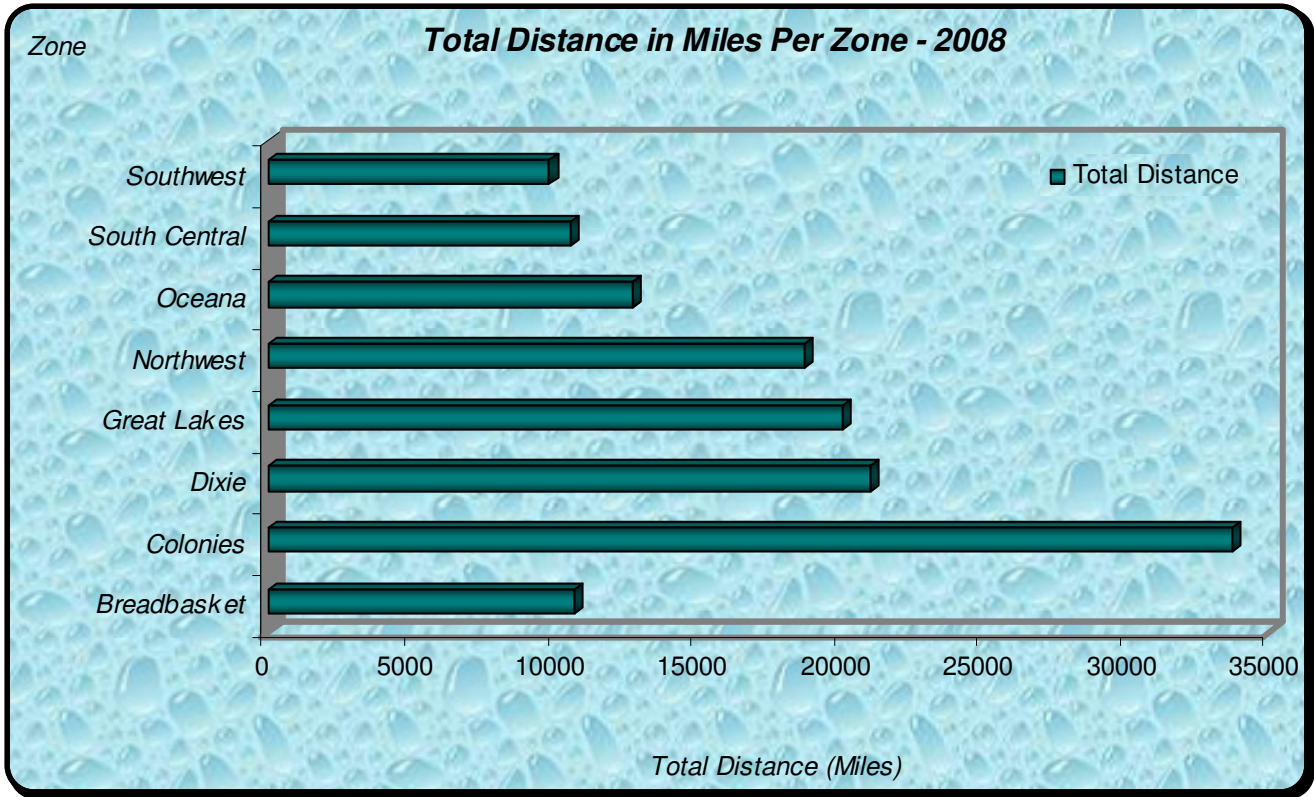

**Number Participants Achieving Distance Milestones Per Zone - 2008**

Zone

**Distance Milestones Achieved for Each Age Group - 2008**

Age Group

**% Total Distance  
per Zone**

**% Total Distance  
per Agegroup**

Total Distance

**Total, Maximum and Average Distance in Miles Per Zone - 2008**

**Total, Maximum and Average Distance in Miles Per Age Group - 2008**

Number  
Participants

Male / Female Participants Per Zone - 2008