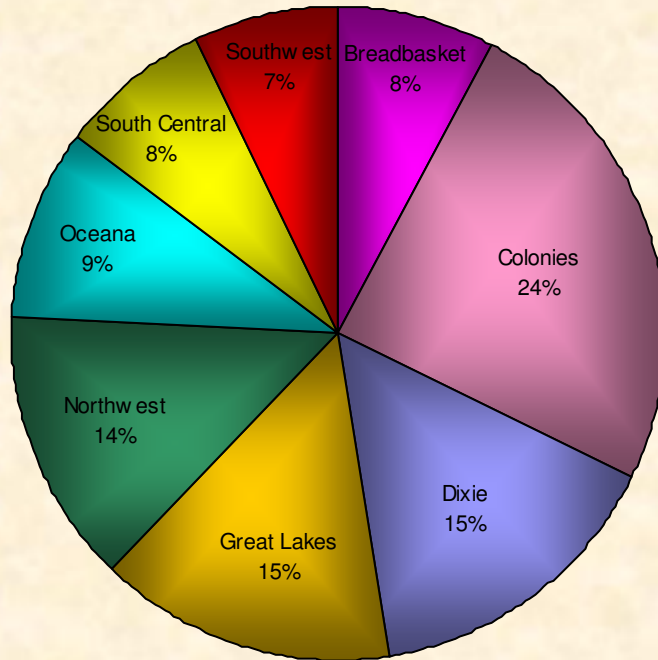

**Number Participants Achieving Distance Milestones Per Zone - 2008**

Zone

**Distance Milestones Achieved for Each Age Group - 2008**

Age Group

**% Total Distance  
per Zone**

**% Total Distance  
per Agegroup**

Total Distance

**Total, Maximum and Average Distance in Miles Per Zone - 2008**

**Total, Maximum and Average Distance in Miles Per Age Group - 2008**

Number  
Participants

Male / Female Participants Per Zone - 2008

Male  
Female

Number  
Participants

Male / Female Participants Per Age Group - 2008

Male  
Female

Male / Female Participants Per LMSC - 2008

LMSC