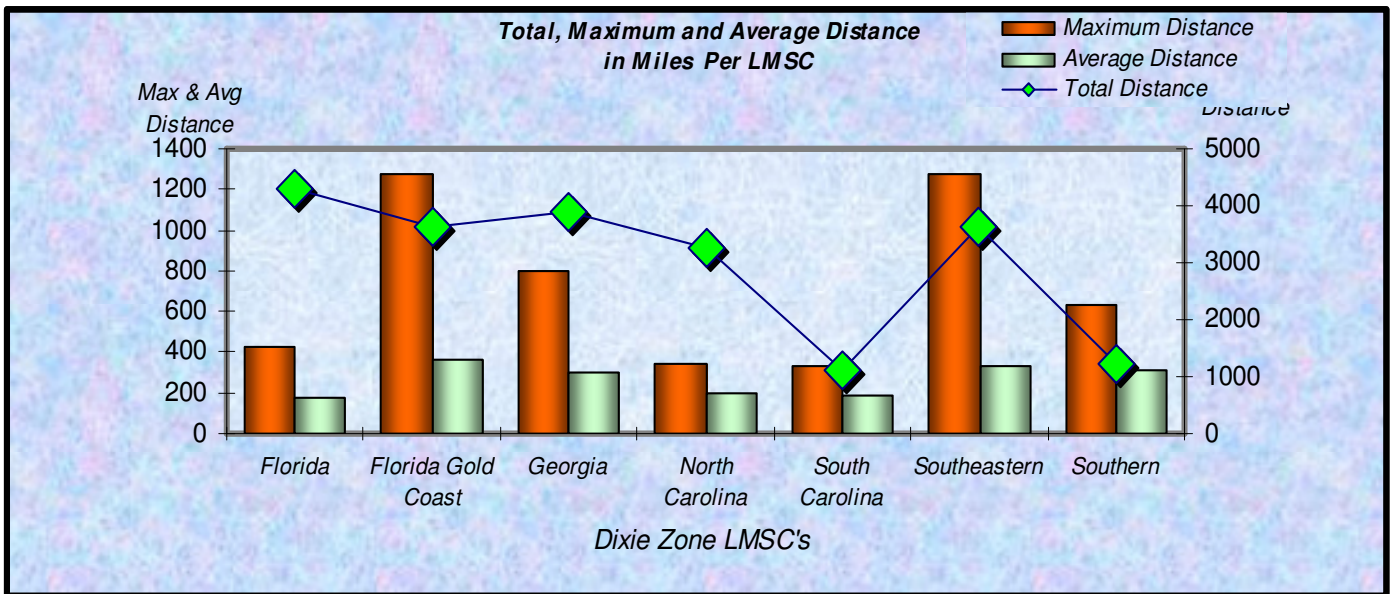

**Number Participants Achieving Distance Milestones Per Zone - 2008**

Zone

**Distance Milestones Achieved for Each Age Group - 2008**

Age Group

**% Total Distance  
per Zone**

**% Total Distance  
per Agegroup**

Total Distance

**Total, Maximum and Average Distance in Miles Per Zone - 2008**

**Total, Maximum and Average Distance in Miles Per Age Group - 2008**

Number  
Participants

Male / Female Participants Per Zone - 2008

Male  
Female

Number  
Participants

Male / Female Participants Per Age Group - 2008

Male  
Female

Male / Female Participants Per LMSC - 2008

LMSC