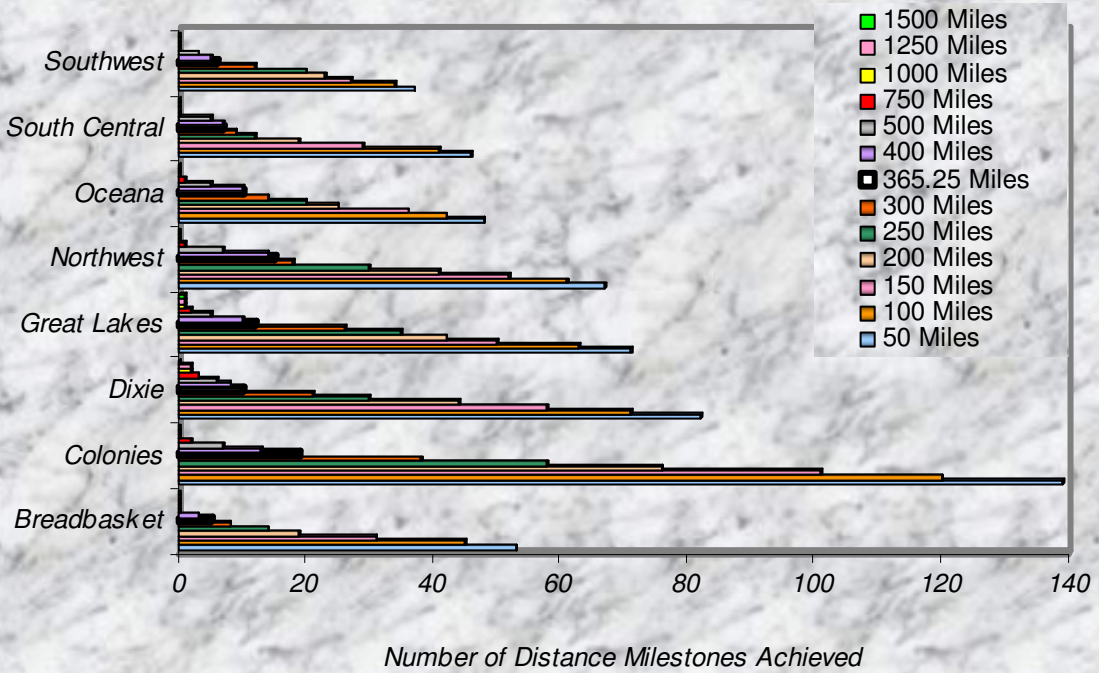

**Number Participants Achieving Distance Milestones Per Zone - 2008**

Zone

**Distance Milestones Achieved for Each Age Group - 2008**

Age Group

**% Total Distance  
per Zone**

**% Total Distance  
per Agegroup**

Total Distance

**Total, Maximum and Average Distance in Miles Per Zone - 2008**

**Total, Maximum and Average Distance in Miles Per Age Group - 2008**

Number  
Participants

Male / Female Participants Per Zone - 2008

Male  
Female

Number  
Participants

Male / Female Participants Per Age Group - 2008

Male  
Female

Male / Female Participants Per LMSC - 2008

LMSC