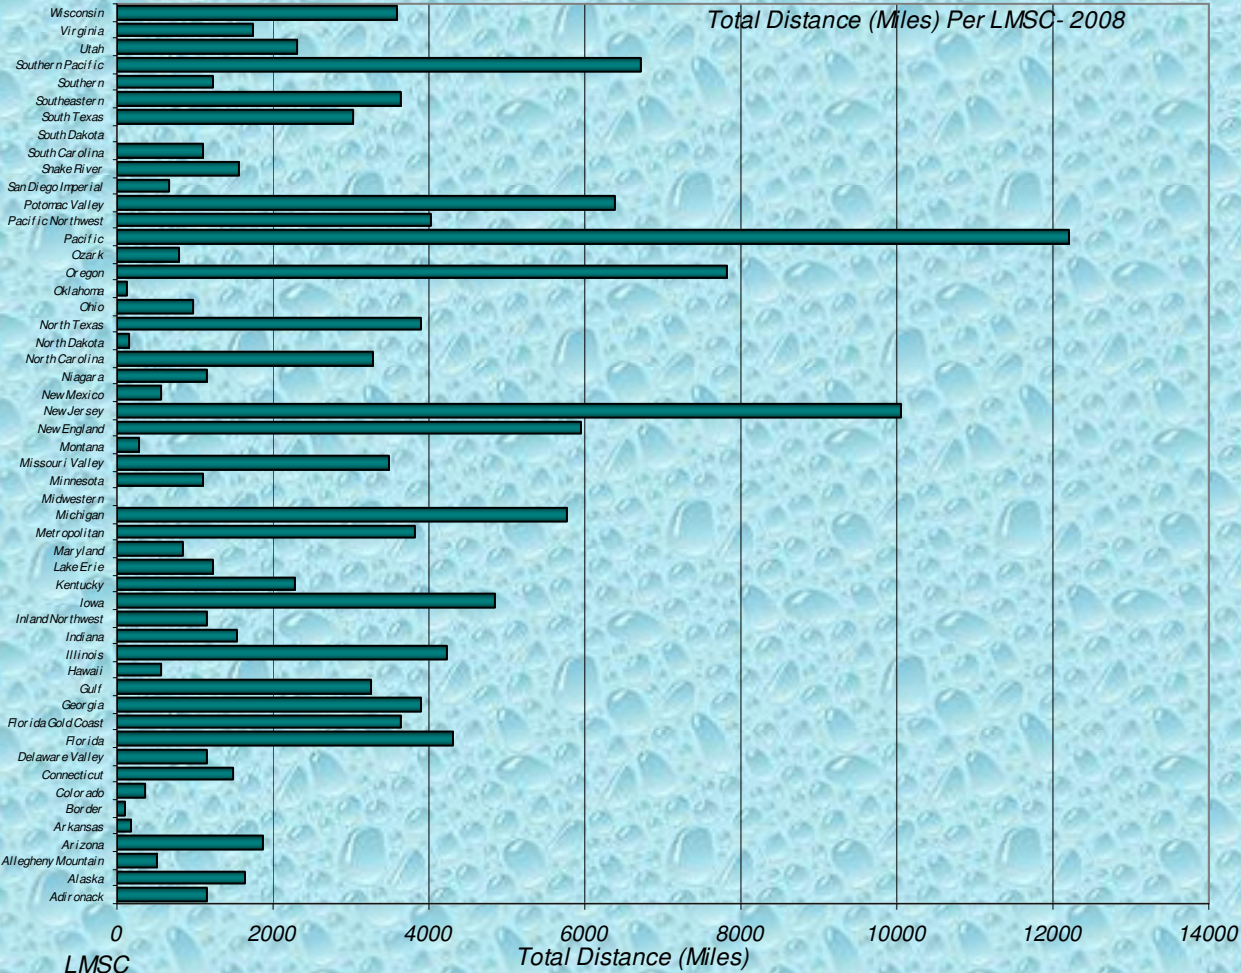

**Number Participants Achieving Distance Milestones Per Zone - 2008**

Zone

**Distance Milestones Achieved for Each Age Group - 2008**

Age Group

**% Total Distance  
per Zone**

**% Total Distance  
per Agegroup**

Total Distance

**Total, Maximum and Average Distance in Miles Per Zone - 2008**

**Total, Maximum and Average Distance in Miles Per Age Group - 2008**

Number  
Participants

Male / Female Participants Per Zone - 2008

Male  
Female

Number  
Participants

Male / Female Participants Per Age Group - 2008

Male  
Female

Male / Female Participants Per LMSC - 2008

LMSC