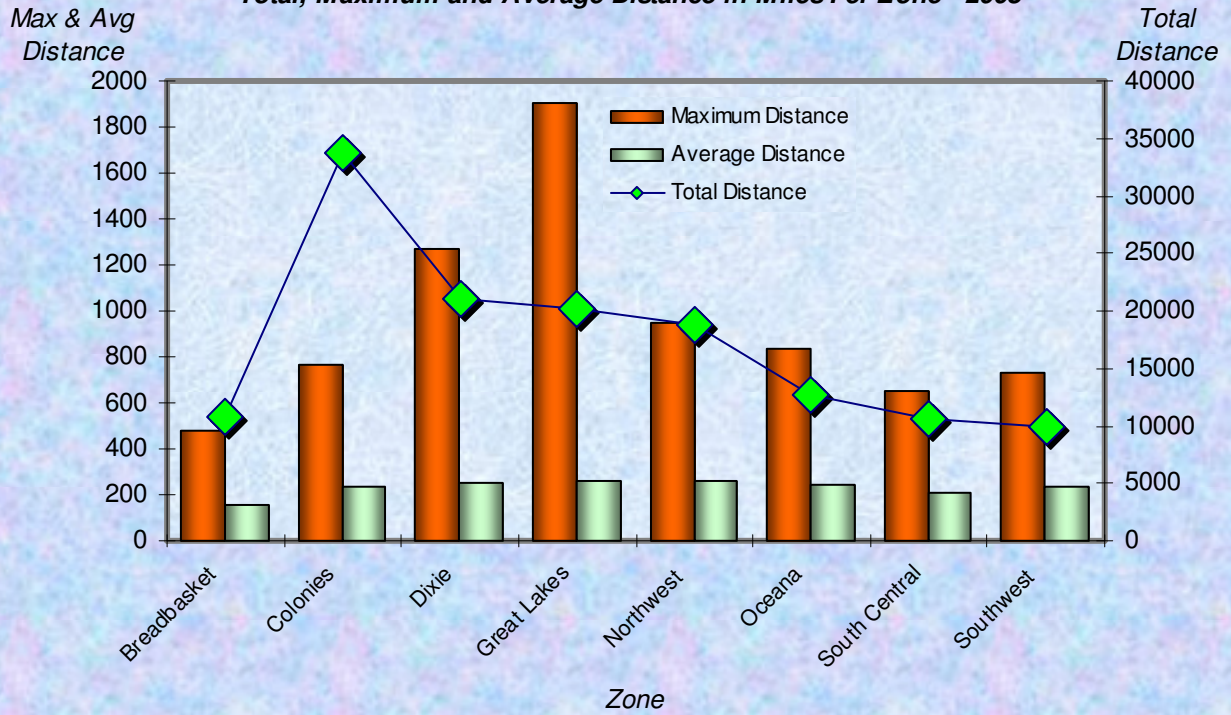

**Number Participants Achieving Distance Milestones Per Zone - 2008**

Zone

**Distance Milestones Achieved for Each Age Group - 2008**

Age Group

**% Total Distance  
per Zone**

**% Total Distance  
per Agegroup**

Total Distance

**Total, Maximum and Average Distance in Miles Per Zone - 2008**

**Total, Maximum and Average Distance in Miles Per Age Group - 2008**

Number  
Participants

Male / Female Participants Per Zone - 2008

Male  
Female

Number  
Participants

Male / Female Participants Per Age Group - 2008

Male  
Female

Male / Female Participants Per LMSC - 2008

LMSC