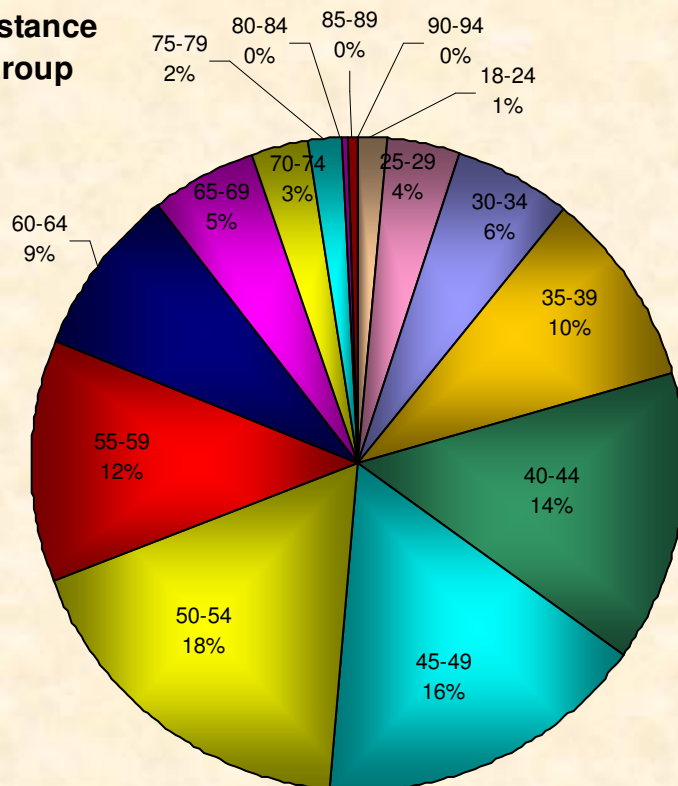

**Number Participants Achieving Distance Milestones Per Zone - 2008**

Zone

**Distance Milestones Achieved for Each Age Group - 2008**

Age Group

**% Total Distance  
per Zone**

**% Total Distance  
per Agegroup**

Male  
Female

Number  
Participants

Male / Female Participants Per Age Group - 2008

Male  
Female

Male / Female Participants Per LMSC - 2008

LMSC