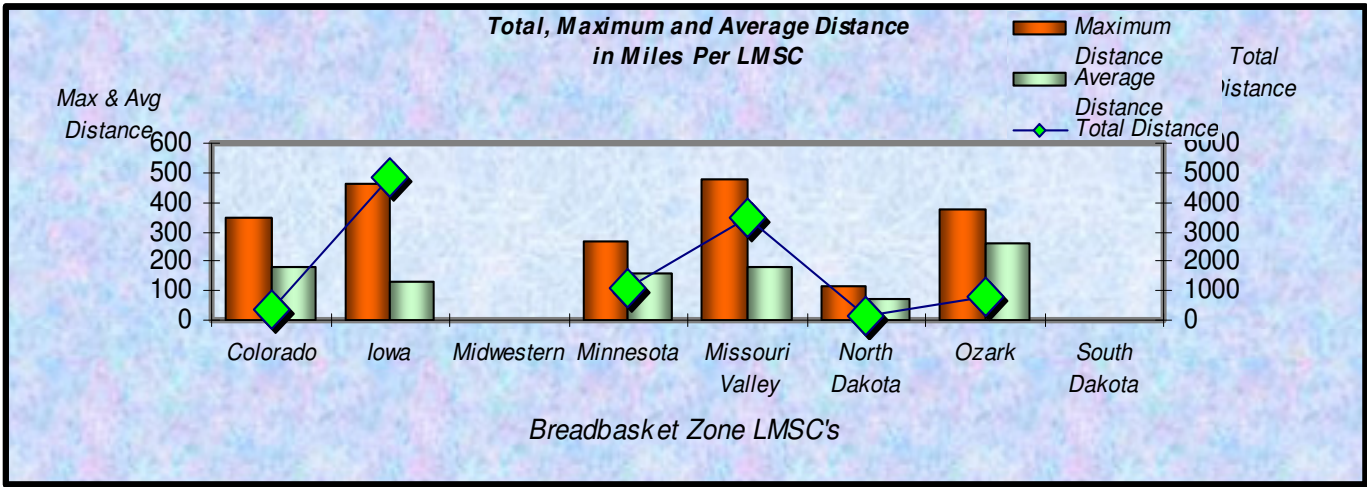

**Number Participants Achieving Distance Milestones Per Zone - 2008**

Zone

**Distance Milestones Achieved for Each Age Group - 2008**

Age Group

**% Total Distance  
per Zone**

**% Total Distance  
per Agegroup**

Total Distance

**Total, Maximum and Average Distance in Miles Per Zone - 2008**

**Total, Maximum and Average Distance in Miles Per Age Group - 2008**

Number  
Participants

Male / Female Participants Per Zone - 2008

Male  
Female

Number  
Participants

Male / Female Participants Per Age Group - 2008

Male  
Female

Male / Female Participants Per LMSC - 2008

LMSC