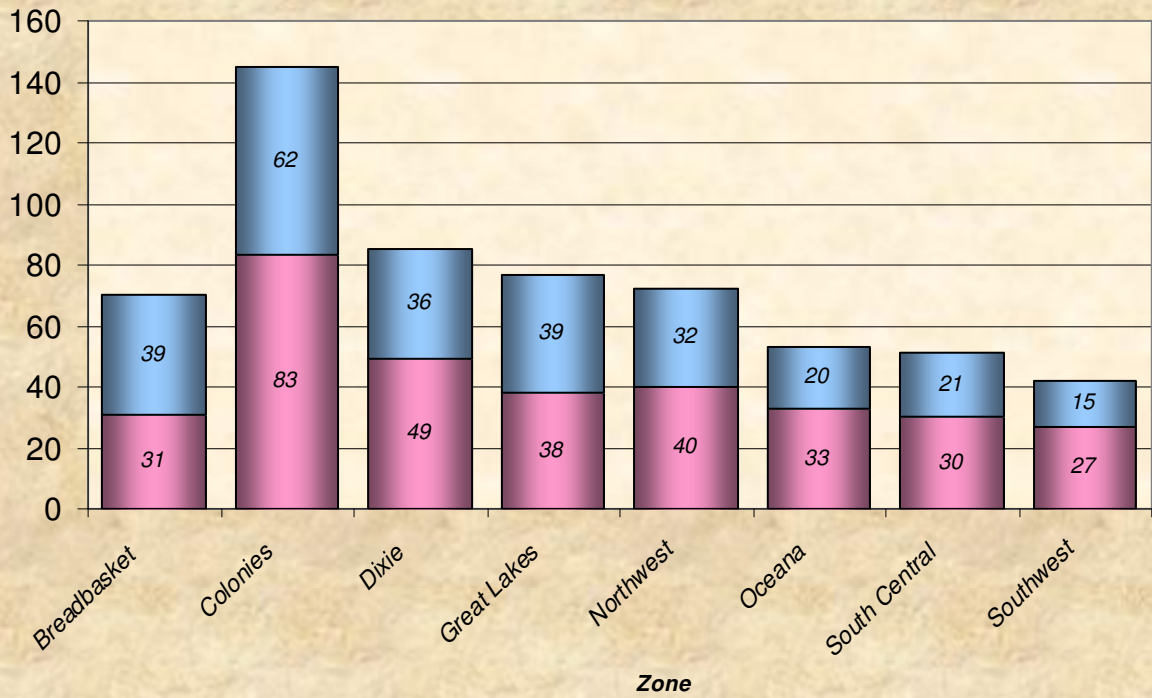

**Number Participants Achieving Distance Milestones Per Zone - 2008**

Zone

**Distance Milestones Achieved for Each Age Group - 2008**

Age Group

**% Total Distance  
per Zone**

**% Total Distance  
per Agegroup**

Total Distance

**Total, Maximum and Average Distance in Miles Per Zone - 2008**

**Total, Maximum and Average Distance in Miles Per Age Group - 2008**

Number  
Participants

Male / Female Participants Per Zone - 2008

Male  
Female

Number  
Participants

Male / Female Participants Per Age Group - 2008

Male  
Female

Male / Female Participants Per LMSC - 2008

LMSC