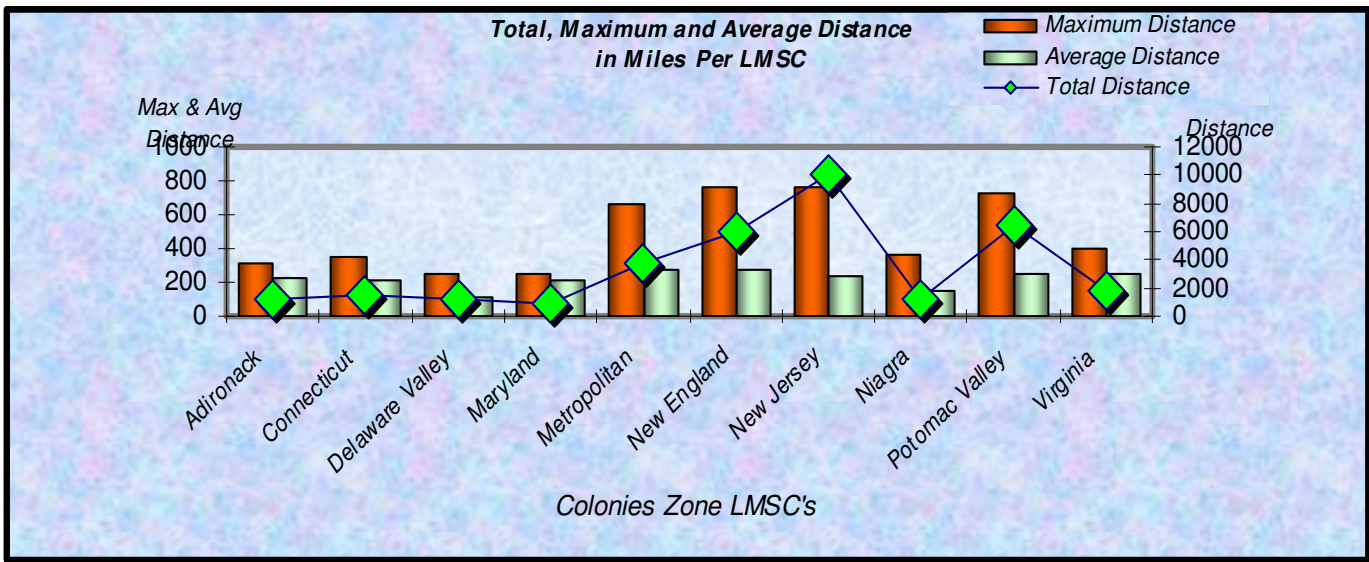

**Number Participants Achieving Distance Milestones Per Zone - 2008**

Zone

**Distance Milestones Achieved for Each Age Group - 2008**

Age Group

**% Total Distance  
per Zone**

**% Total Distance  
per Agegroup**

Total Distance

**Total, Maximum and Average Distance in Miles Per Zone - 2008**

**Total, Maximum and Average Distance in Miles Per Age Group - 2008**

Number  
Participants

Male / Female Participants Per Zone - 2008

Male  
Female

Number  
Participants

Male / Female Participants Per Age Group - 2008

Male  
Female

Male / Female Participants Per LMSC - 2008

LMSC