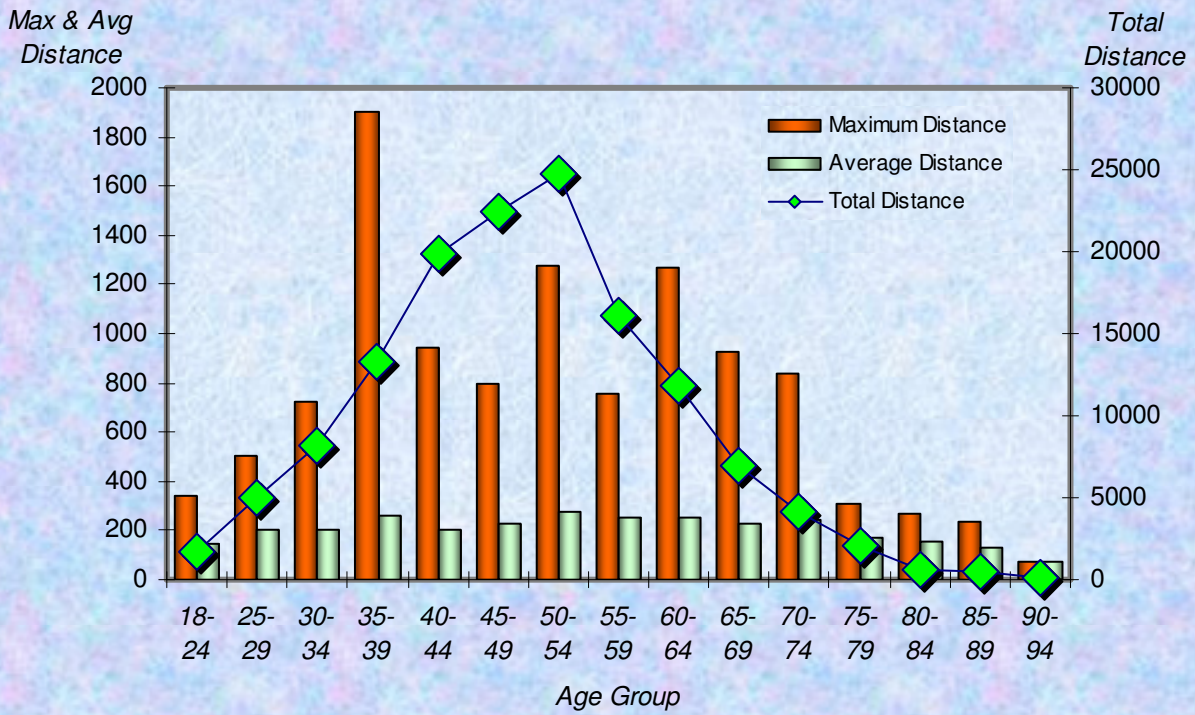

**Number Participants Achieving Distance Milestones Per Zone - 2008**

Zone

**Distance Milestones Achieved for Each Age Group - 2008**

Age Group

**% Total Distance  
per Zone**

**% Total Distance  
per Agegroup**

Total Distance

**Total, Maximum and Average Distance in Miles Per Zone - 2008**

**Total, Maximum and Average Distance in Miles Per Age Group - 2008**

Number  
Participants

Male / Female Participants Per Zone - 2008

Male  
Female

Number  
Participants

Male / Female Participants Per Age Group - 2008

Male  
Female

Male / Female Participants Per LMSC - 2008

LMSC