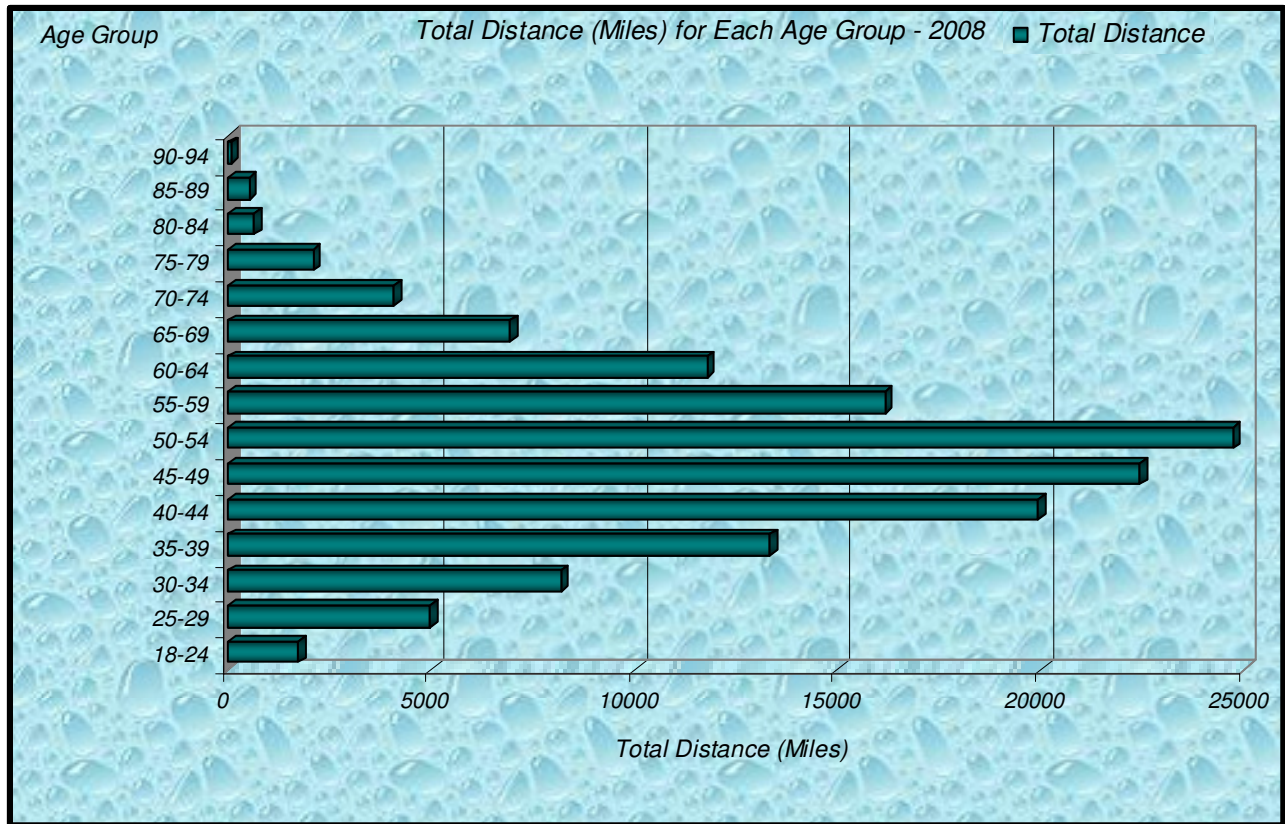

**Number Participants Achieving Distance Milestones Per Zone - 2008**

Zone

**Distance Milestones Achieved for Each Age Group - 2008**

Age Group

**% Total Distance  
per Zone**

**% Total Distance  
per Agegroup**

Total Distance

**Total, Maximum and Average Distance in Miles Per Zone - 2008**

**Total, Maximum and Average Distance in Miles Per Age Group - 2008**

Number  
Participants

Male / Female Participants Per Zone - 2008

Male  
Female

Number  
Participants

Male / Female Participants Per Age Group - 2008

Male  
Female

Male / Female Participants Per LMSC - 2008

LMSC