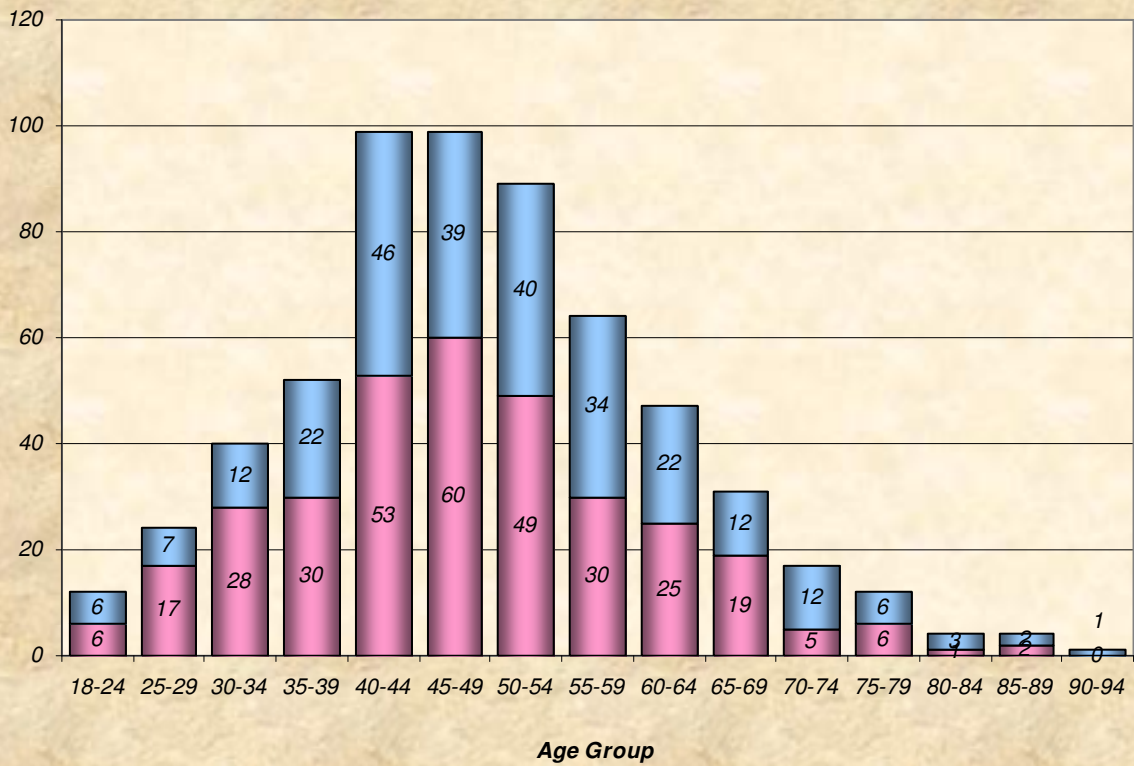

**Number Participants Achieving Distance Milestones Per Zone - 2008**

Zone

**Distance Milestones Achieved for Each Age Group - 2008**

Age Group

**% Total Distance  
per Zone**

**% Total Distance  
per Agegroup**

Total Distance

**Total, Maximum and Average Distance in Miles Per Zone - 2008**

**Total, Maximum and Average Distance in Miles Per Age Group - 2008**

Number  
Participants

Male / Female Participants Per Zone - 2008

Male  
Female

Number  
Participants

Male / Female Participants Per Age Group - 2008

Male  
Female

Male / Female Participants Per LMSC - 2008

LMSC